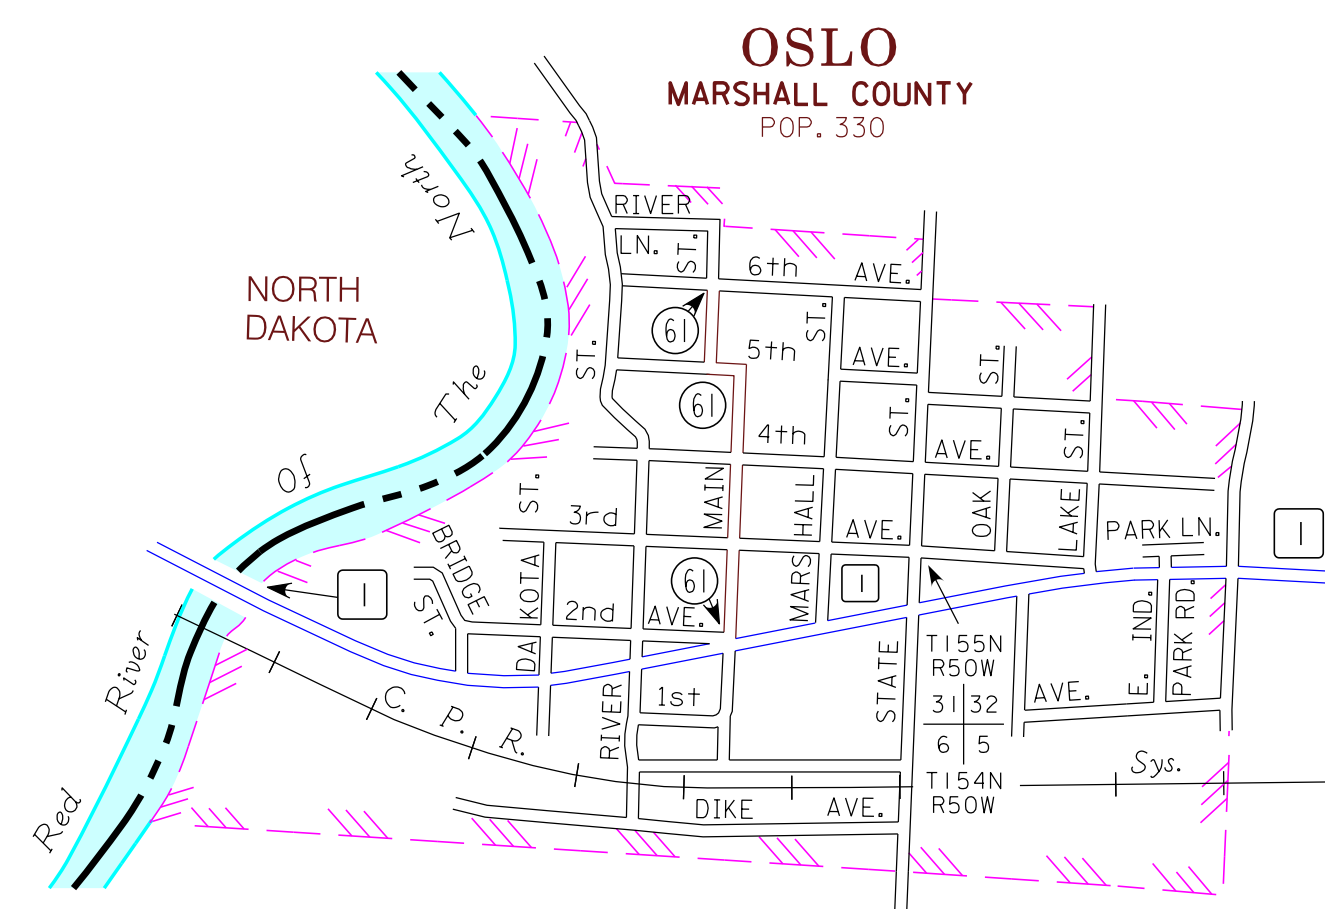

MUNICIPALITIES OF MARSHALL CO.

PREPARED BY THE
MINNESOTA DEPARTMENT OF TRANSPORTATION
OFFICE OF TRANSPORTATION SYSTEM MANAGEMENT
IN COOPERATION WITH
U.S. DEPARTMENT OF TRANSPORTATION
FEDERAL HIGHWAY ADMINISTRATION

2015
BASIC DATA - 2013

LEGEND

- INTERSTATE TRUNK HIGHWAY..... (I)
- U.S. TRUNK HIGHWAY..... (100)
- STATE TRUNK HIGHWAY..... (55)
- COUNTY STATE AID HIGHWAY..... (23)
- COUNTY ROAD..... (15)
- PUBLIC ROAD.....
- PRIVATE ROAD.....
- CORPORATE LIMITS.....

1. MUNICIPALITIES SHOWN
   ON THIS SHEET
2. OSLO
   - STEPHEN
   - STRANDQUIST
   - VIKING
   - WARREN

NOTE: 2010 U.S. CENSUS FIGURES SHOWN FOR ALL MUNICIPALITIES UNLESS OTHERWISE STATED.