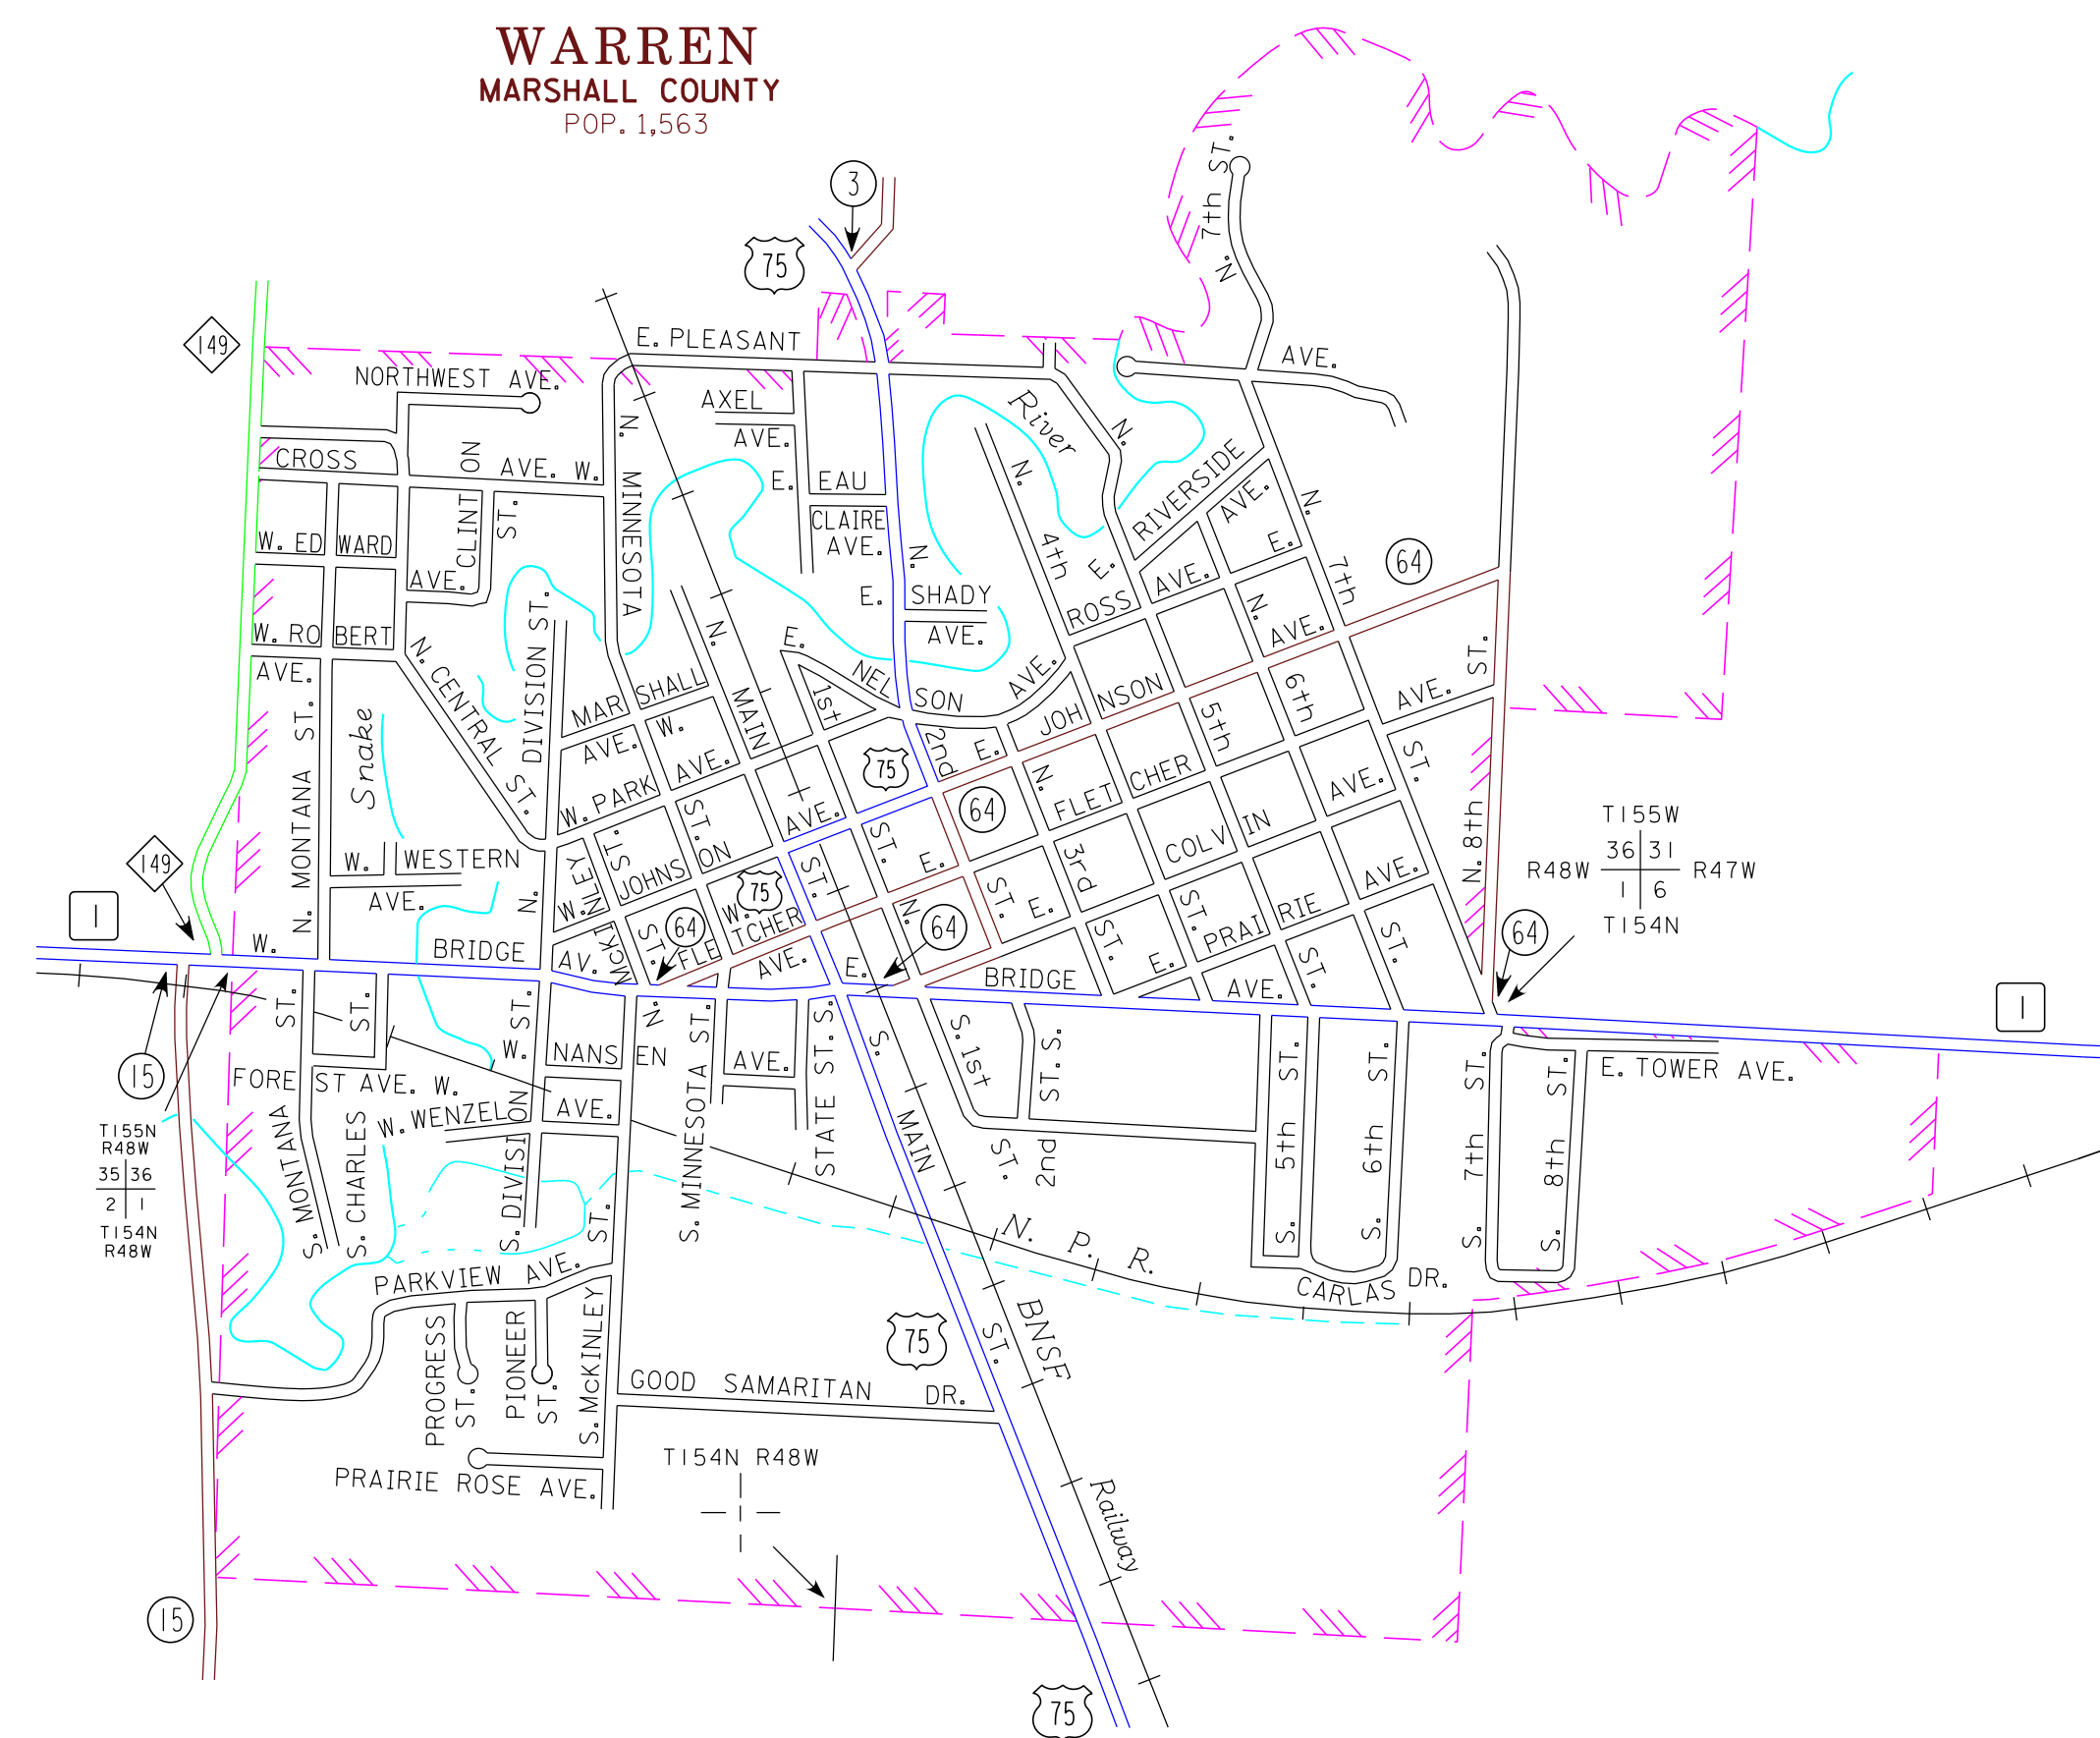

MUNICIPALITIES OF MARSHALL CO.

PREPARED BY THE
MINNESOTA DEPARTMENT OF TRANSPORTATION
OFFICE OF TRANSPORTATION SYSTEM MANAGEMENT
IN COOPERATION WITH
U.S. DEPARTMENT OF TRANSPORTATION
FEDERAL HIGHWAY ADMINISTRATION

2015
BASIC DATA - 2013

LEGEND

- INTERSTATE TRUNK HIGHWAY..... (I)
- U.S. TRUNK HIGHWAY..... (100)
- STATE TRUNK HIGHWAY..... (55)
- COUNTY STATE AID HIGHWAY..... (23)
- COUNTY ROAD..... (15)
- PUBLIC ROAD.....
- PRIVATE ROAD.....
- CORPORATE LIMITS.....

1. MUNICIPALITIES SHOWN
   ON THIS SHEET
2. OSLO
   - STEPHEN
   - STRANDQUIST
   - VIKING
   - WARREN

NOTE: 2010 U.S. CENSUS FIGURES SHOWN FOR ALL MUNICIPALITIES UNLESS OTHERWISE STATED.