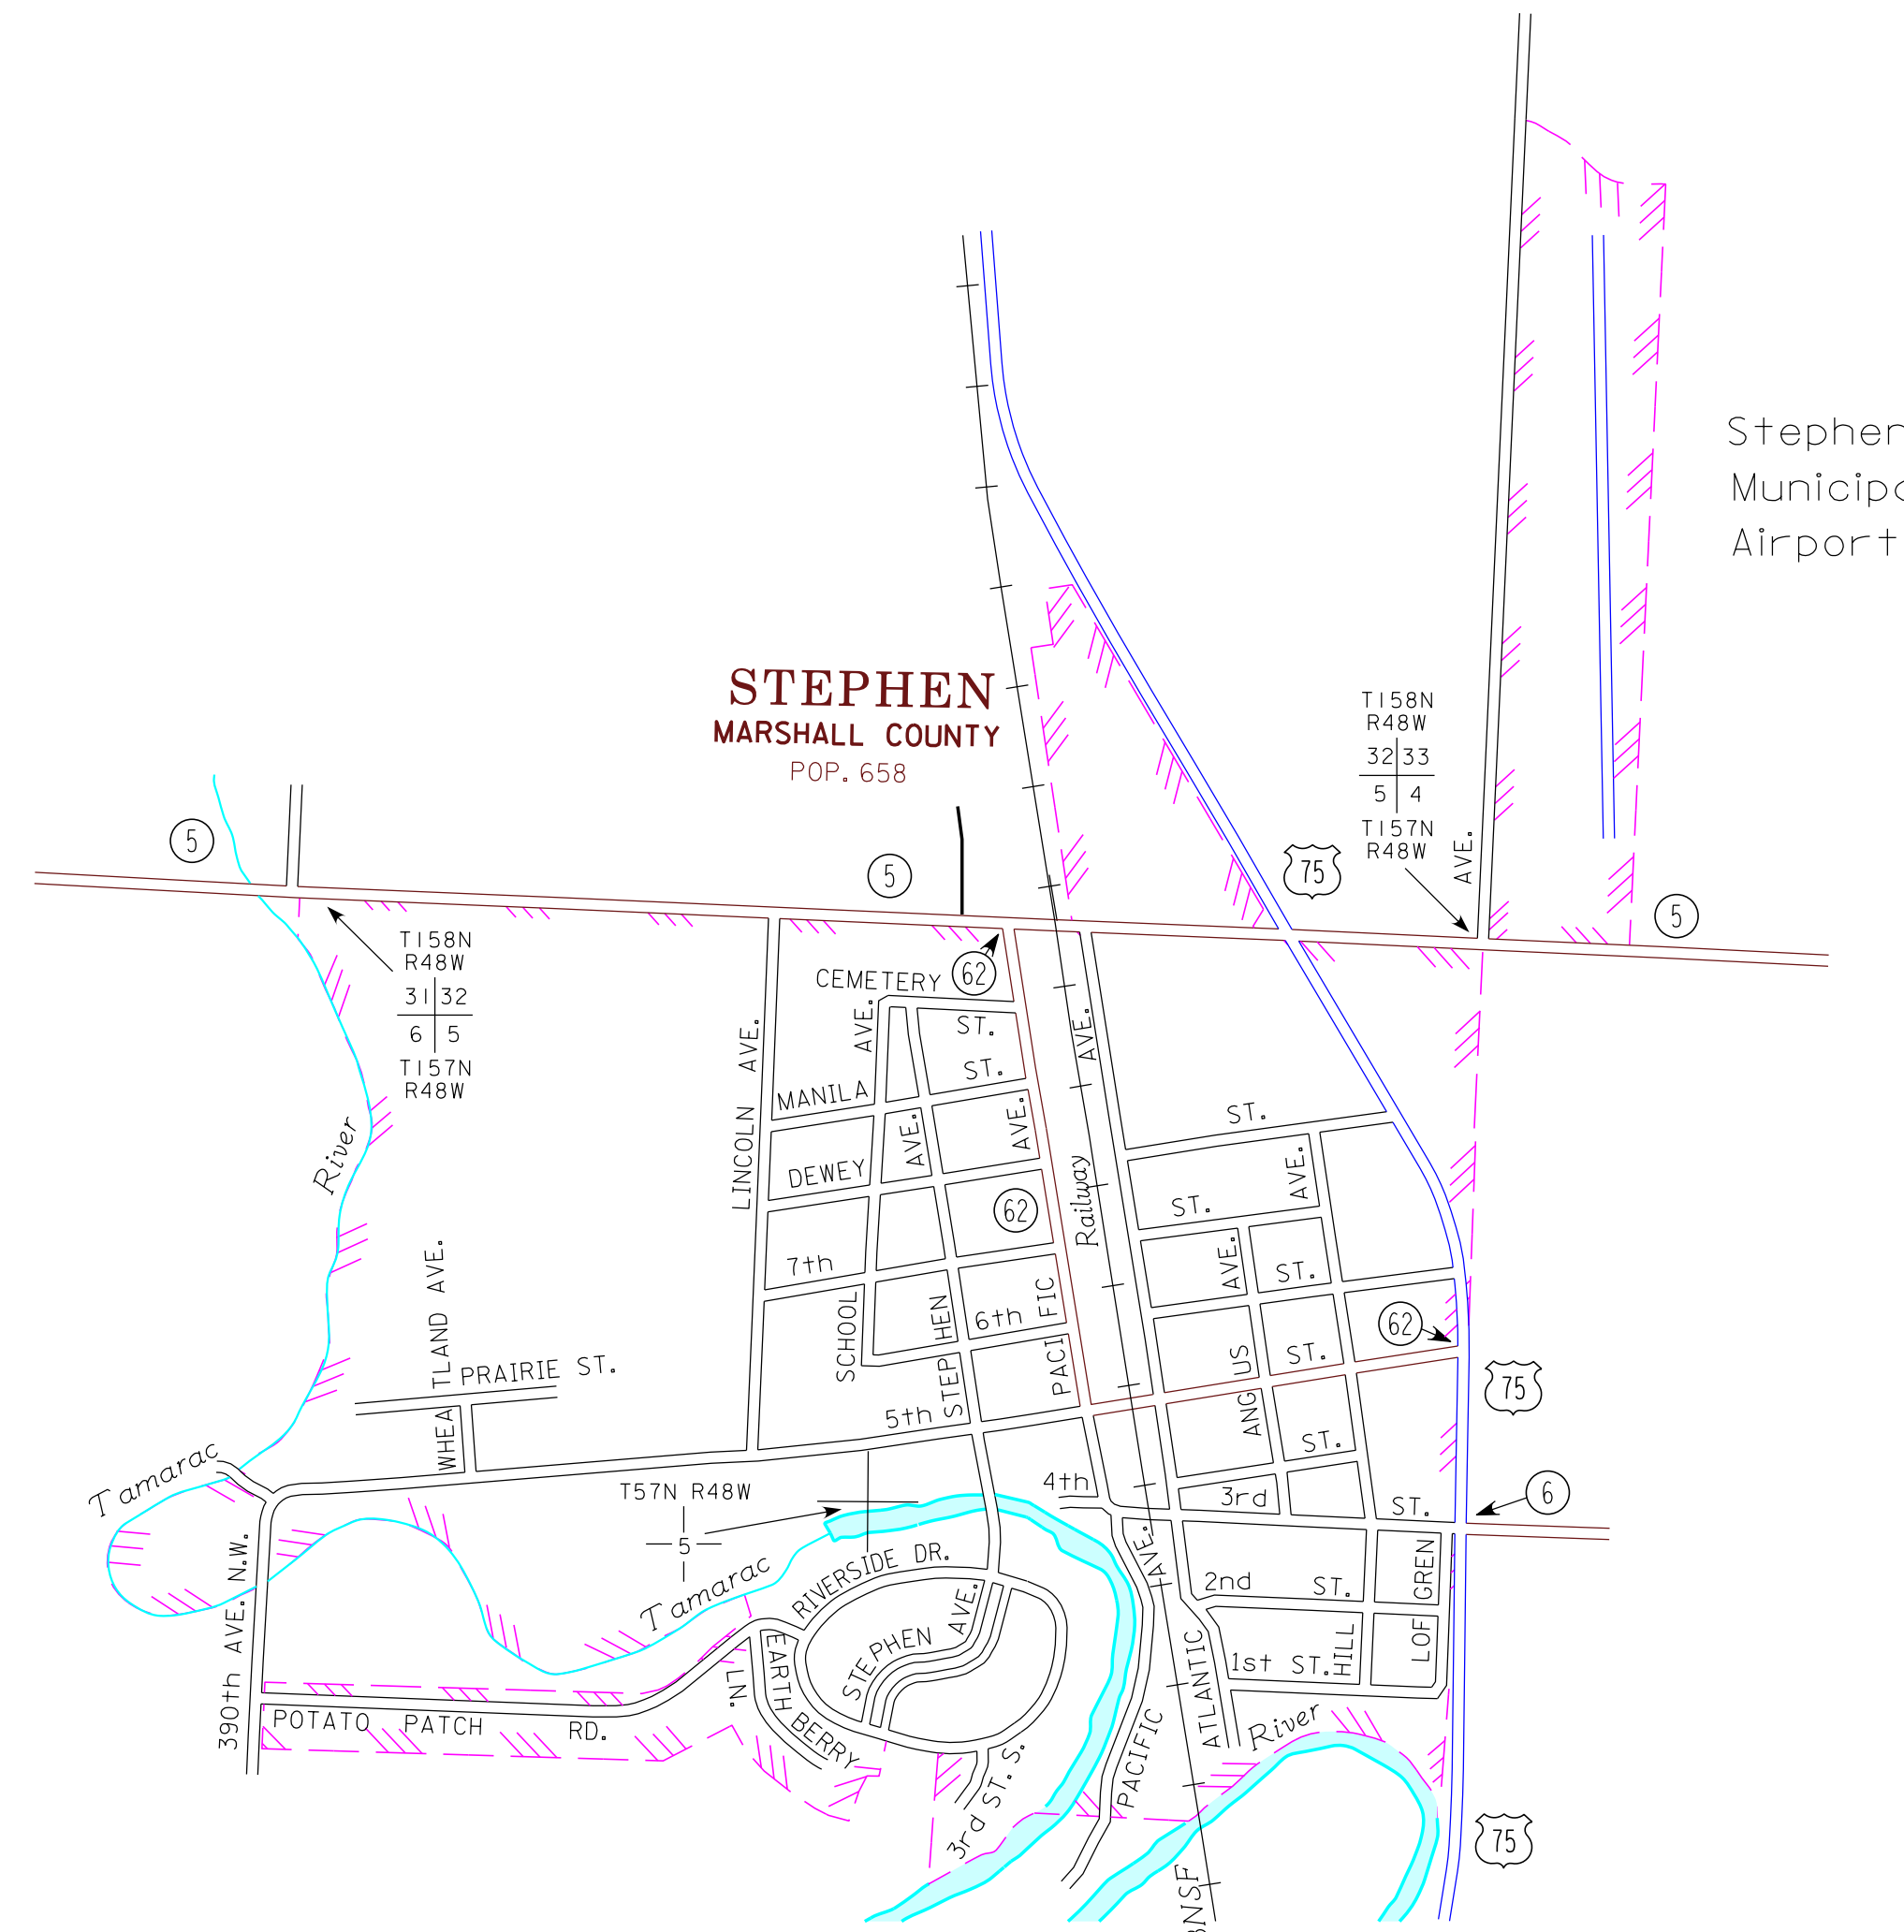

MUNICIPALITIES OF MARSHALL CO.

PREPARED BY THE
MINNESOTA DEPARTMENT OF TRANSPORTATION
OFFICE OF TRANSPORTATION SYSTEM MANAGEMENT
IN COOPERATION WITH
U.S. DEPARTMENT OF TRANSPORTATION
FEDERAL HIGHWAY ADMINISTRATION

2015
BASIC DATA - 2013

LEGEND

- INTERSTATE TRUNK HIGHWAY..... (I)
- U.S. TRUNK HIGHWAY..... (100)
- STATE TRUNK HIGHWAY..... (55)
- COUNTY STATE AID HIGHWAY..... (23)
- COUNTY ROAD..... (15)
- PUBLIC ROAD.....
- PRIVATE ROAD.....
- CORPORATE LIMITS.....

1. MUNICIPALITIES SHOWN
   ON THIS SHEET
2. OSLO
   - STEPHEN
   - STRANDQUIST
   - VIKING
   - WARREN

NOTE: 2010 U.S. CENSUS FIGURES SHOWN FOR ALL MUNICIPALITIES UNLESS OTHERWISE STATED.