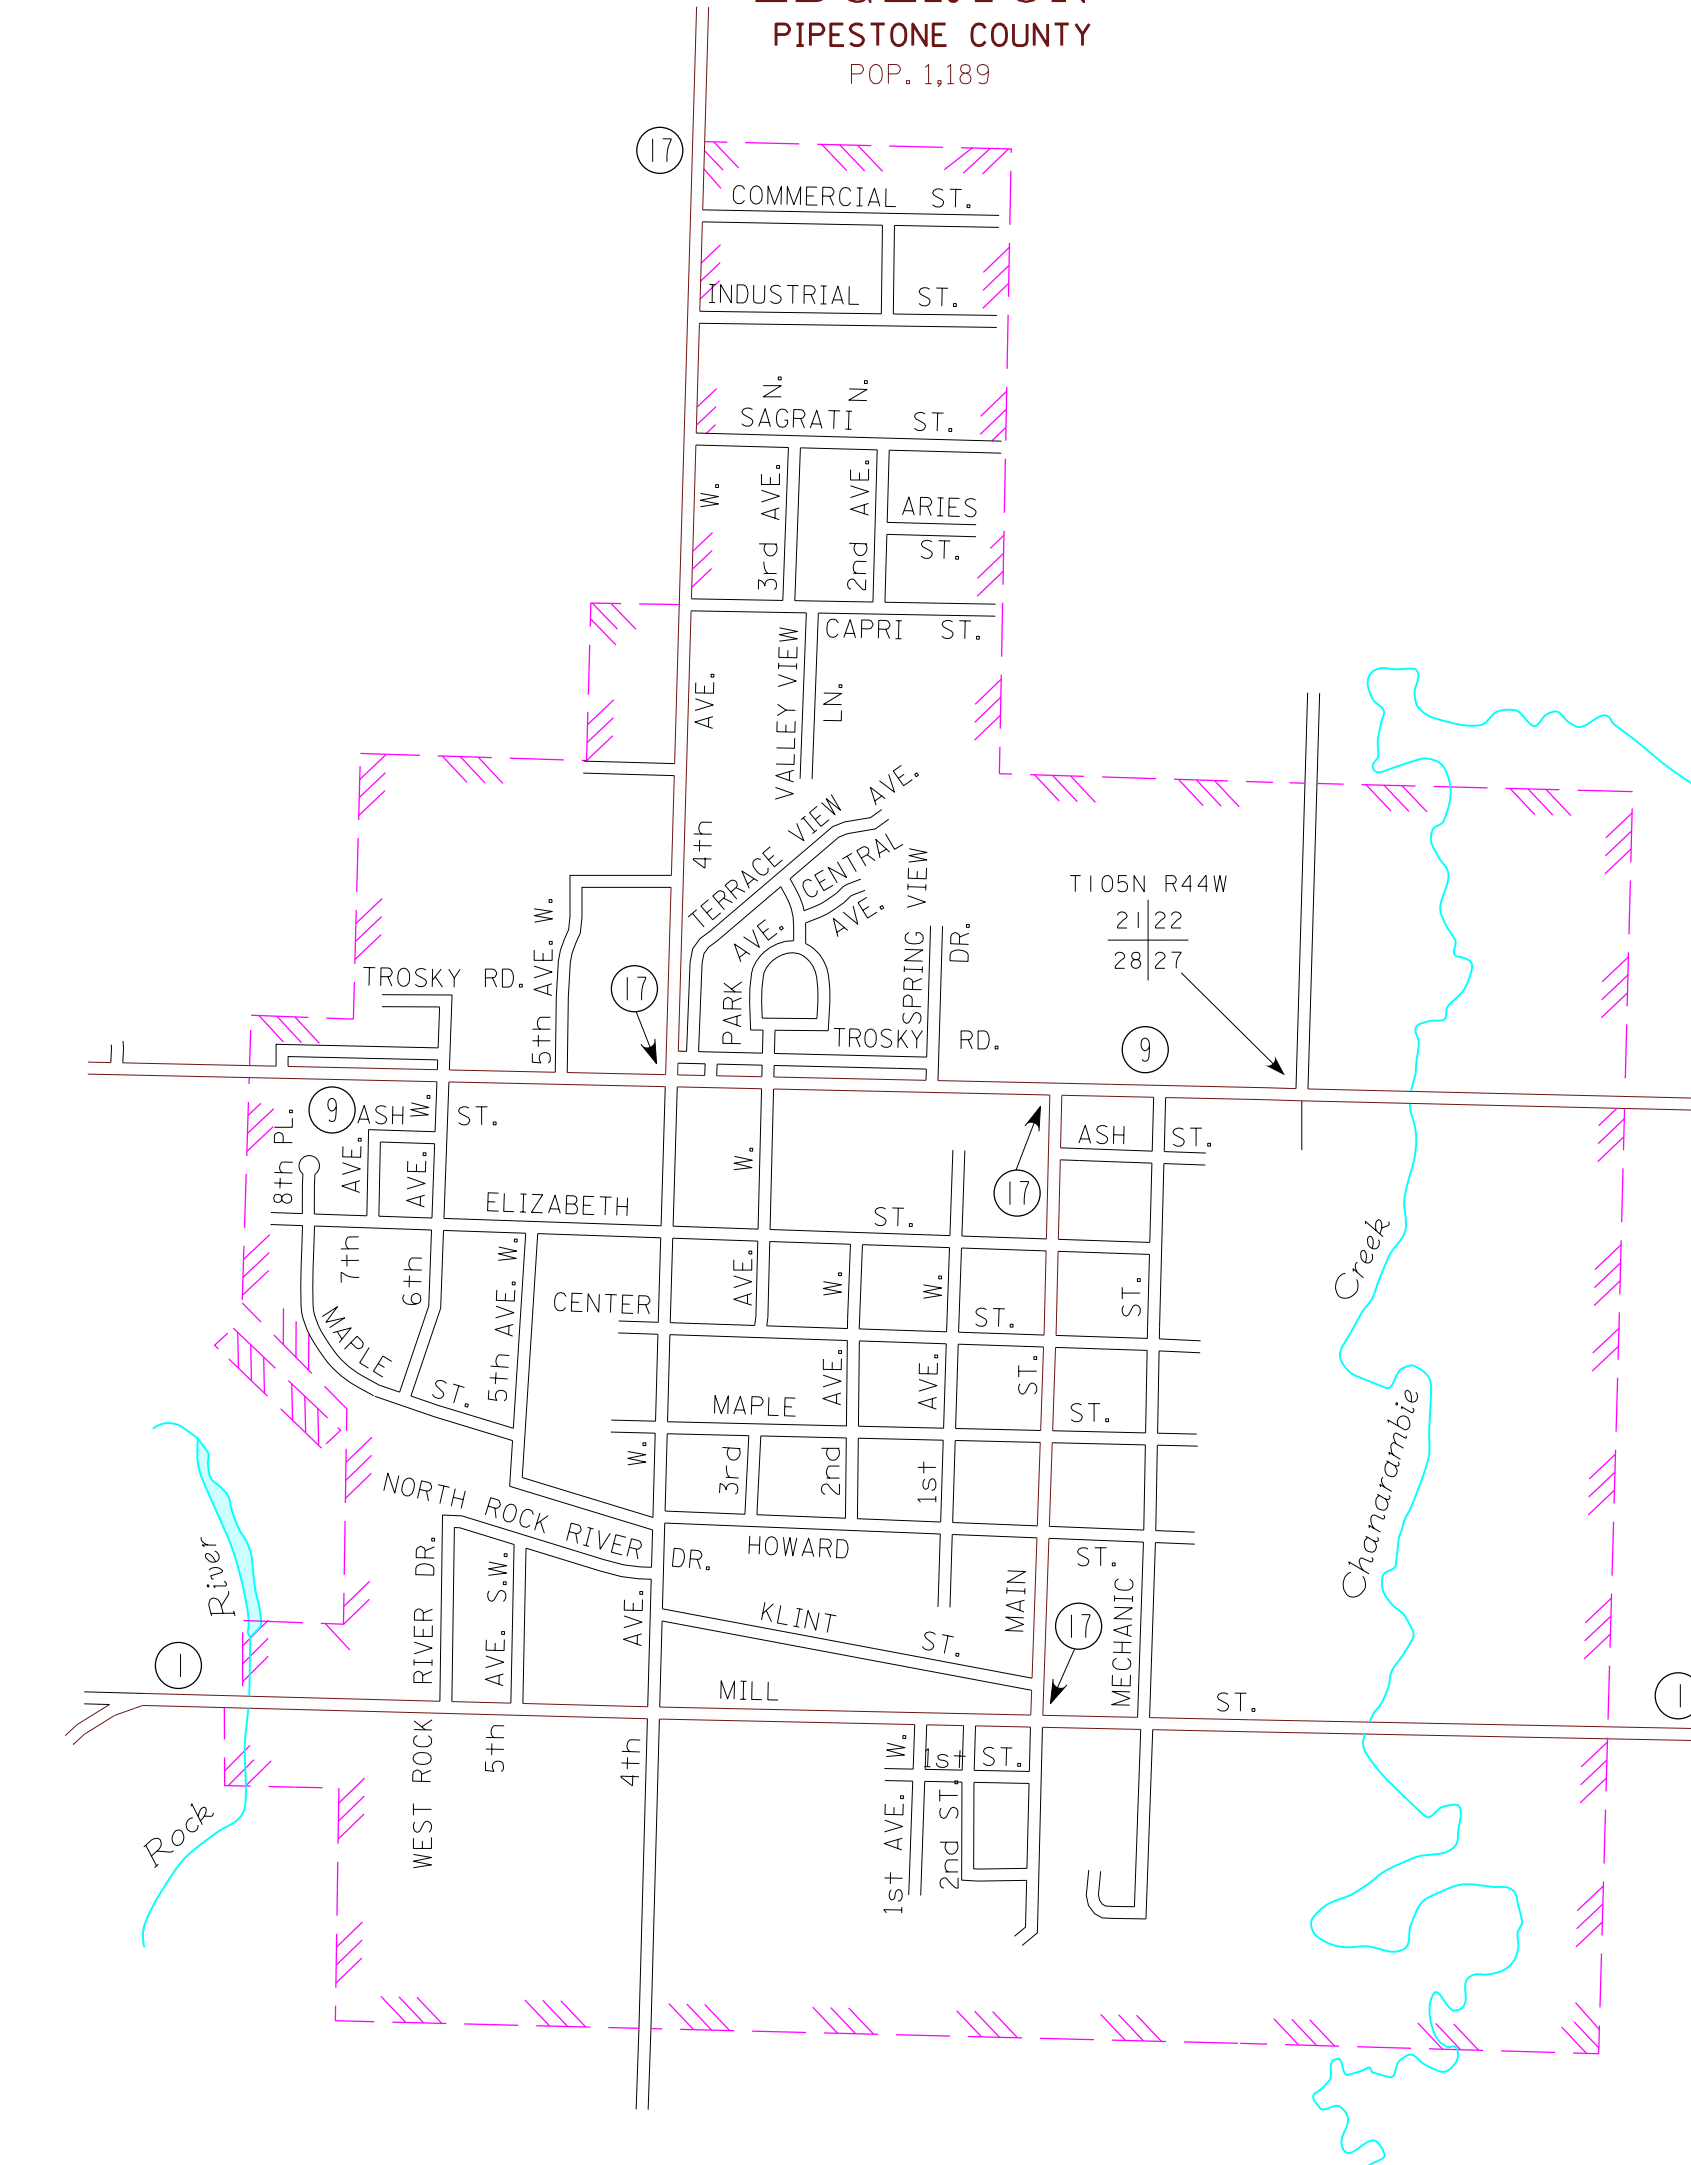

EDGERTON

PIPESTONE COUNTY
POP. 1,189