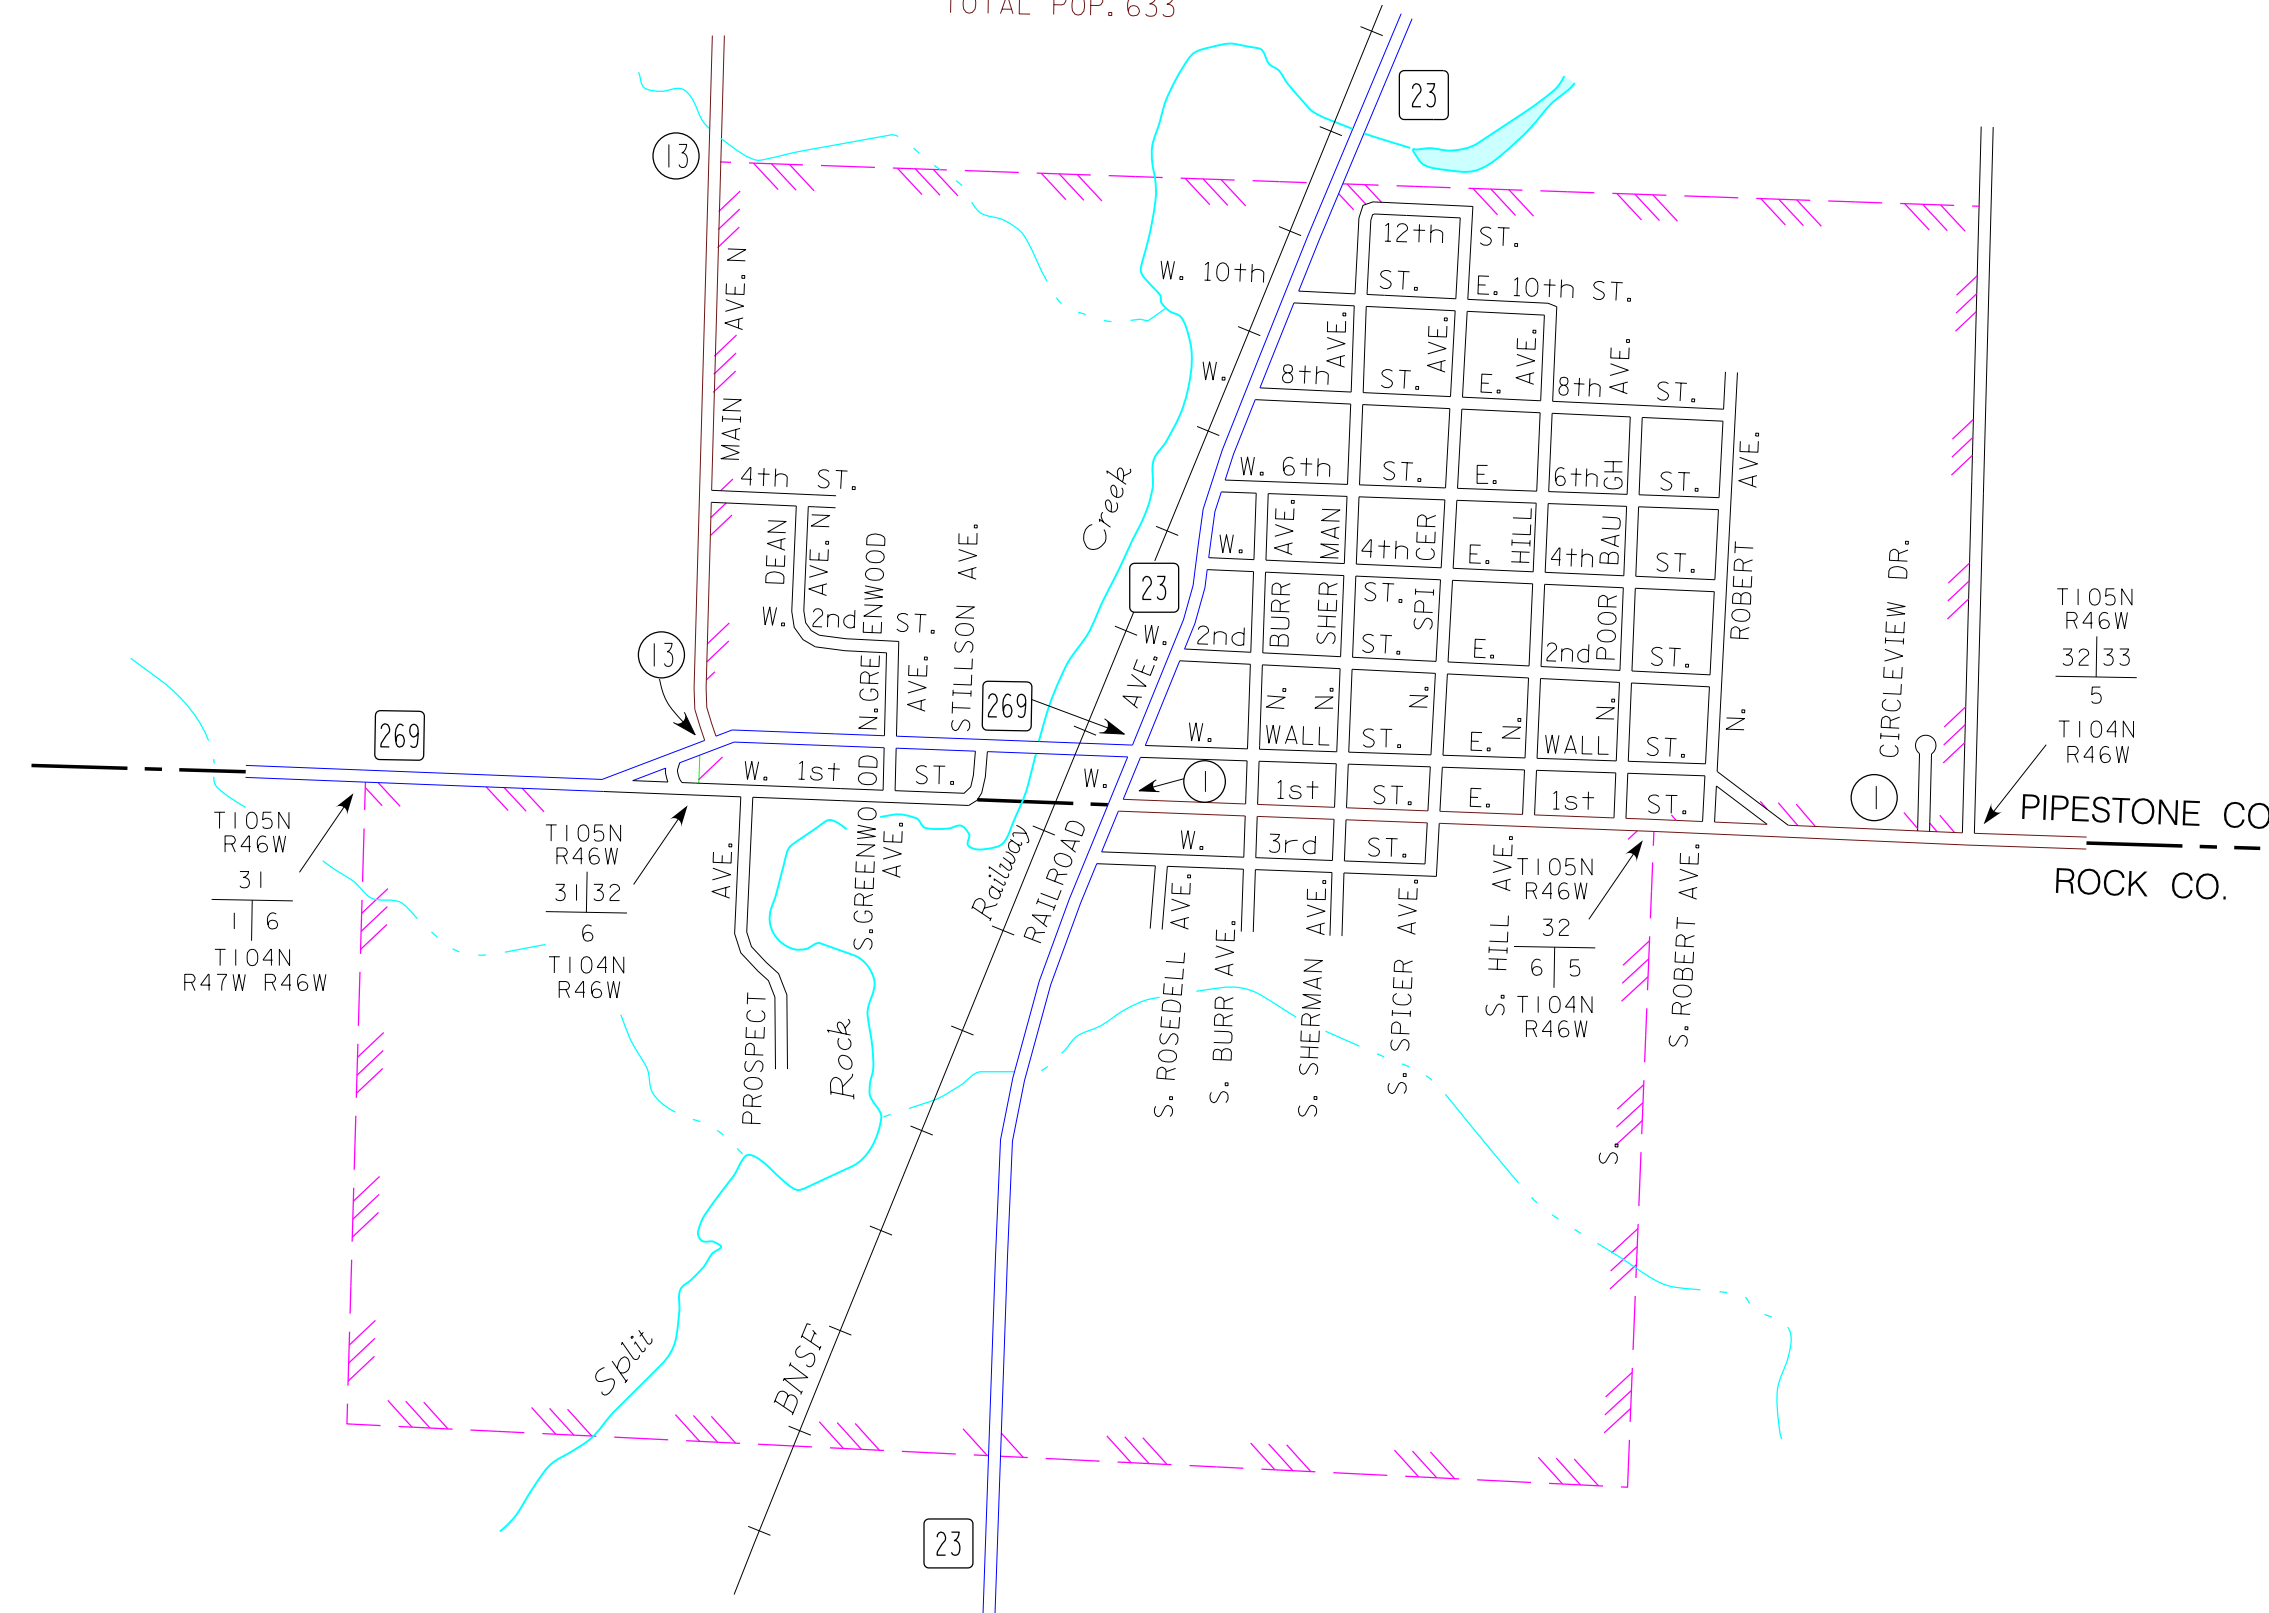

JASPER

PIPESTONE AND ROCK COUNTIES
TOTAL POP. 633

MUNICIPALITIES SHOWN
ON THIS SHEET

- EDGERTON
- HOLLAND
- IHLEN
- JASPER

NOTE: 2010 U.S. CENSUS FIGURES SHOWN FOR ALL MUNICIPALITIES UNLESS OTHERWISE STATED.