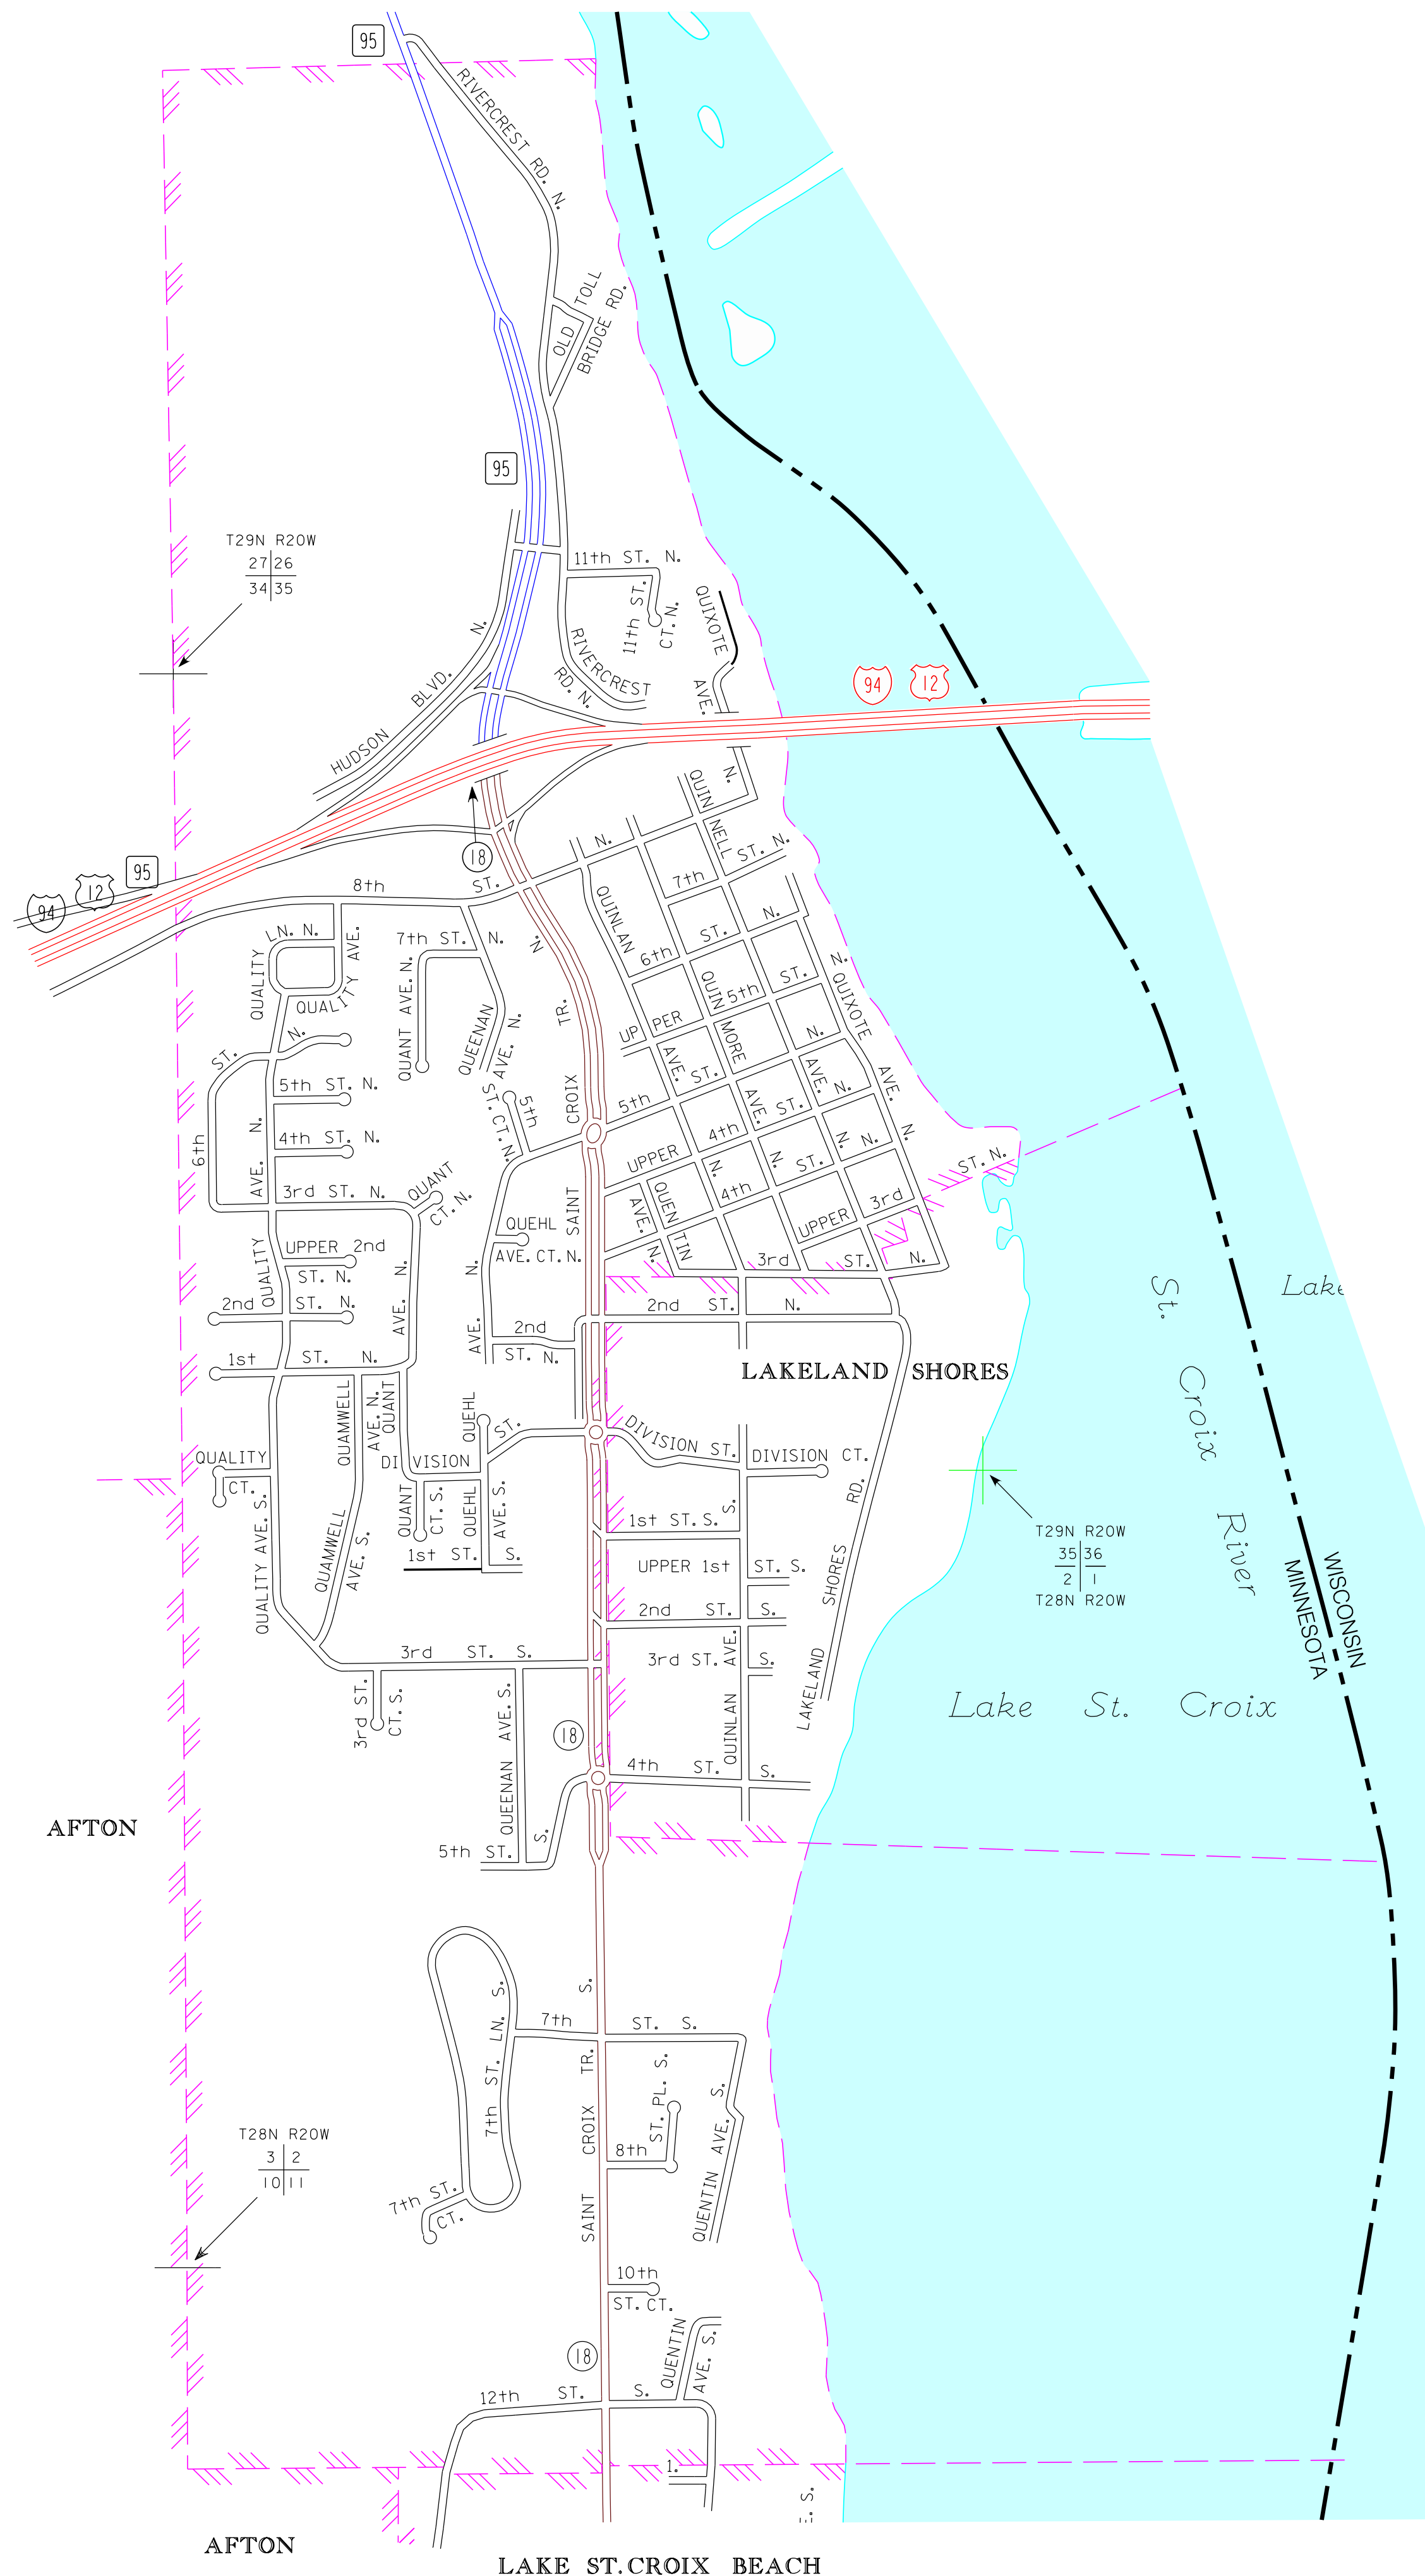

LAKELAND
WASHINGTON COUNTY
POP. 1,796

DELLWOOD
WASHINGTON COUNTY
POP. 1,063

MUNICIPALITIES OF
WASHINGTON CO.

PREPARED BY THE
MINNESOTA DEPARTMENT OF TRANSPORTATION
OFFICE OF TRANSPORTATION SYSTEM MANAGEMENT
IN COOPERATION WITH
U.S. DEPARTMENT OF TRANSPORTATION
FEDERAL HIGHWAY ADMINISTRATION

2015
BASIC DATA - 2013

LEGEND

- INTERSTATE TRUNK HIGHWAY..... (95)
- U.S. TRUNK HIGHWAY..... (12)
- STATE TRUNK HIGHWAY..... (55)
- COUNTY STATE AID HIGHWAY..... (18)
- COUNTY ROAD..... (16)
- PUBLIC ROAD.....
- PRIVATE ROAD.....
- CORPORATE LIMITS.....

NOTE: 2010 U.S. CENSUS FIGURES SHOWN FOR ALL MUNICIPALITIES UNLESS OTHERWISE STATED.

MUNICIPALITIES SHOWN ON THIS SHEET
DELLWOOD
LAKELAND