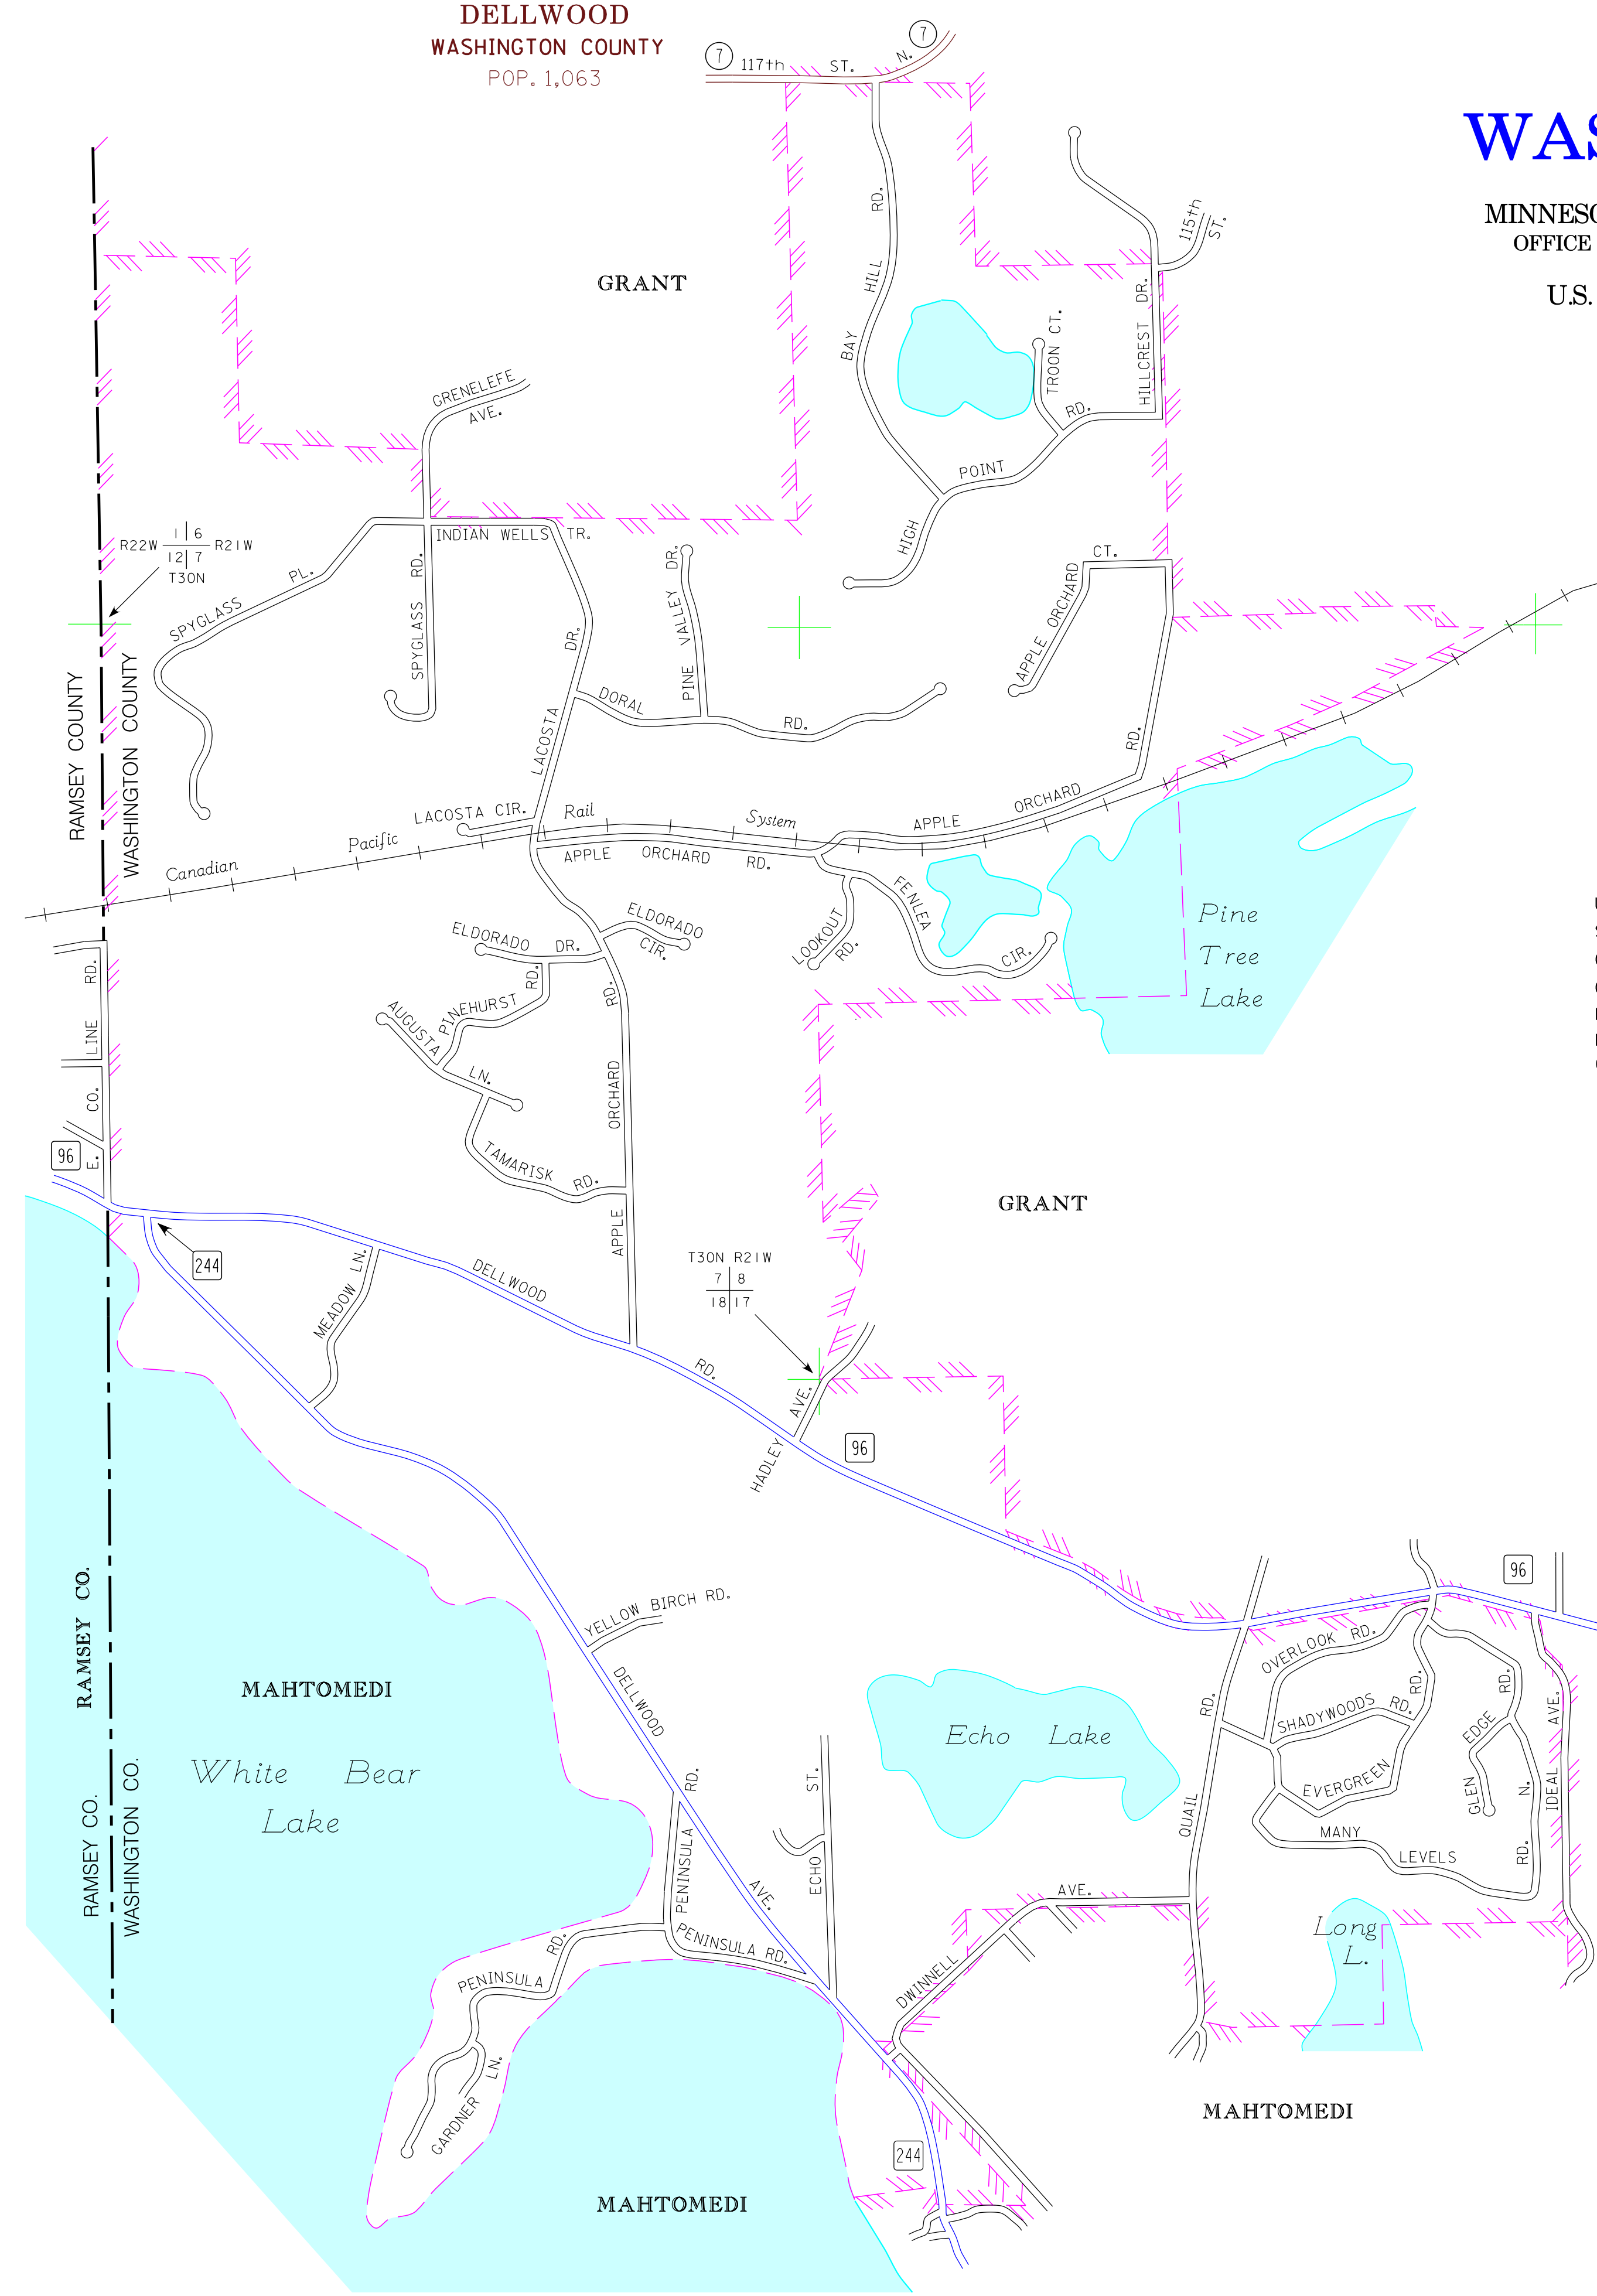

LAKELAND
WASHINGTON COUNTY
POP. 1,796

DELLWOOD
WASHINGTON COUNTY
POP. 1,063

MUNICIPALITIES OF
WASHINGTON CO.

PREPARED BY THE
MINNESOTA DEPARTMENT OF TRANSPORTATION
OFFICE OF TRANSPORTATION SYSTEM MANAGEMENT
IN COOPERATION WITH
U.S. DEPARTMENT OF TRANSPORTATION
FEDERAL HIGHWAY ADMINISTRATION

2015
BASIC DATA - 2013

LEGEND

- INTERSTATE TRUNK HIGHWAY..... (95)
- U.S. TRUNK HIGHWAY..... (12)
- STATE TRUNK HIGHWAY..... (55)
- COUNTY STATE AID HIGHWAY..... (18)
- COUNTY ROAD..... (16)
- PUBLIC ROAD.....
- PRIVATE ROAD.....
- CORPORATE LIMITS.....

NOTE: 2010 U.S. CENSUS FIGURES SHOWN FOR ALL MUNICIPALITIES UNLESS OTHERWISE STATED.

MUNICIPALITIES SHOWN ON THIS SHEET
DELLWOOD
LAKELAND