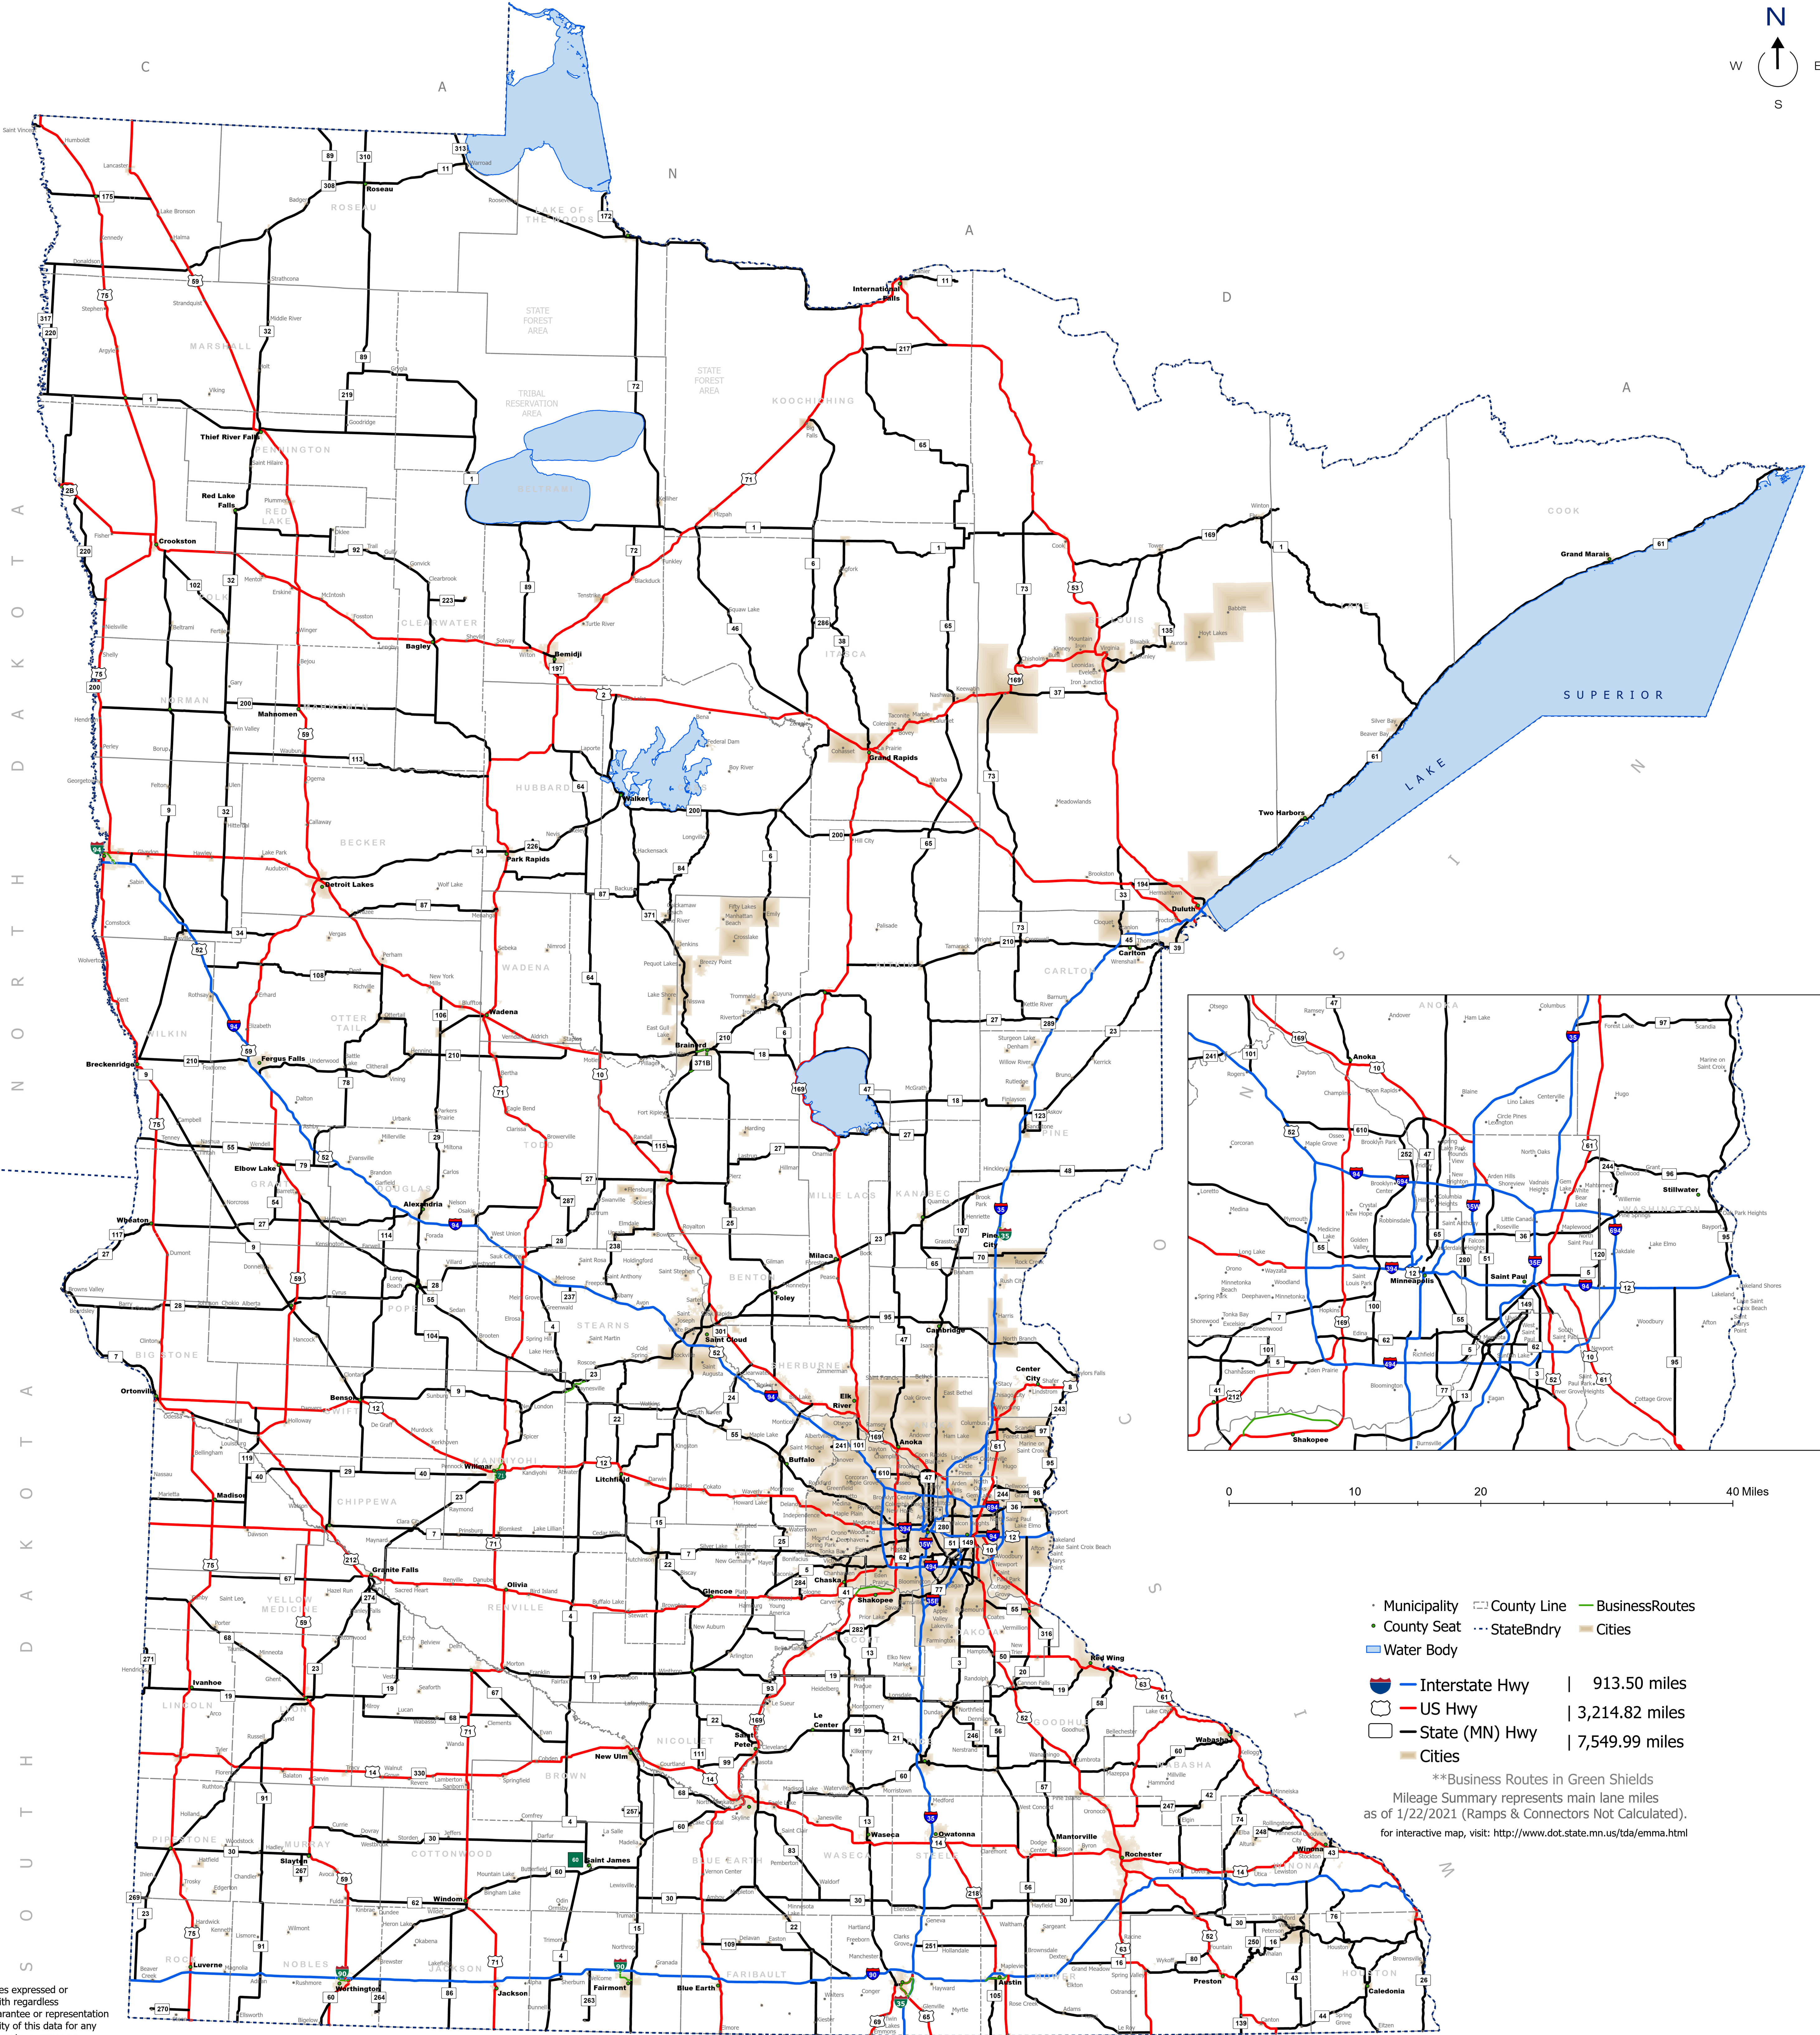

Trunk Highway System 2021

- Municipality
- County Seat
- Water Body
- Interstate Hwy
- US Hwy
- State (MN) Hwy
- BusinessRoutes
- County Line
- StateBndry
- Cities

913.50 miles
3,214.82 miles
7,549.99 miles

*Business Routes in Green Shields
Mileage Summary represents main lane miles
as of 1/22/2021 (Ramps & Connectors Not Calculated).
for interactive map, visit: <http://www.dot.state.mn.us/tda/emma.html>