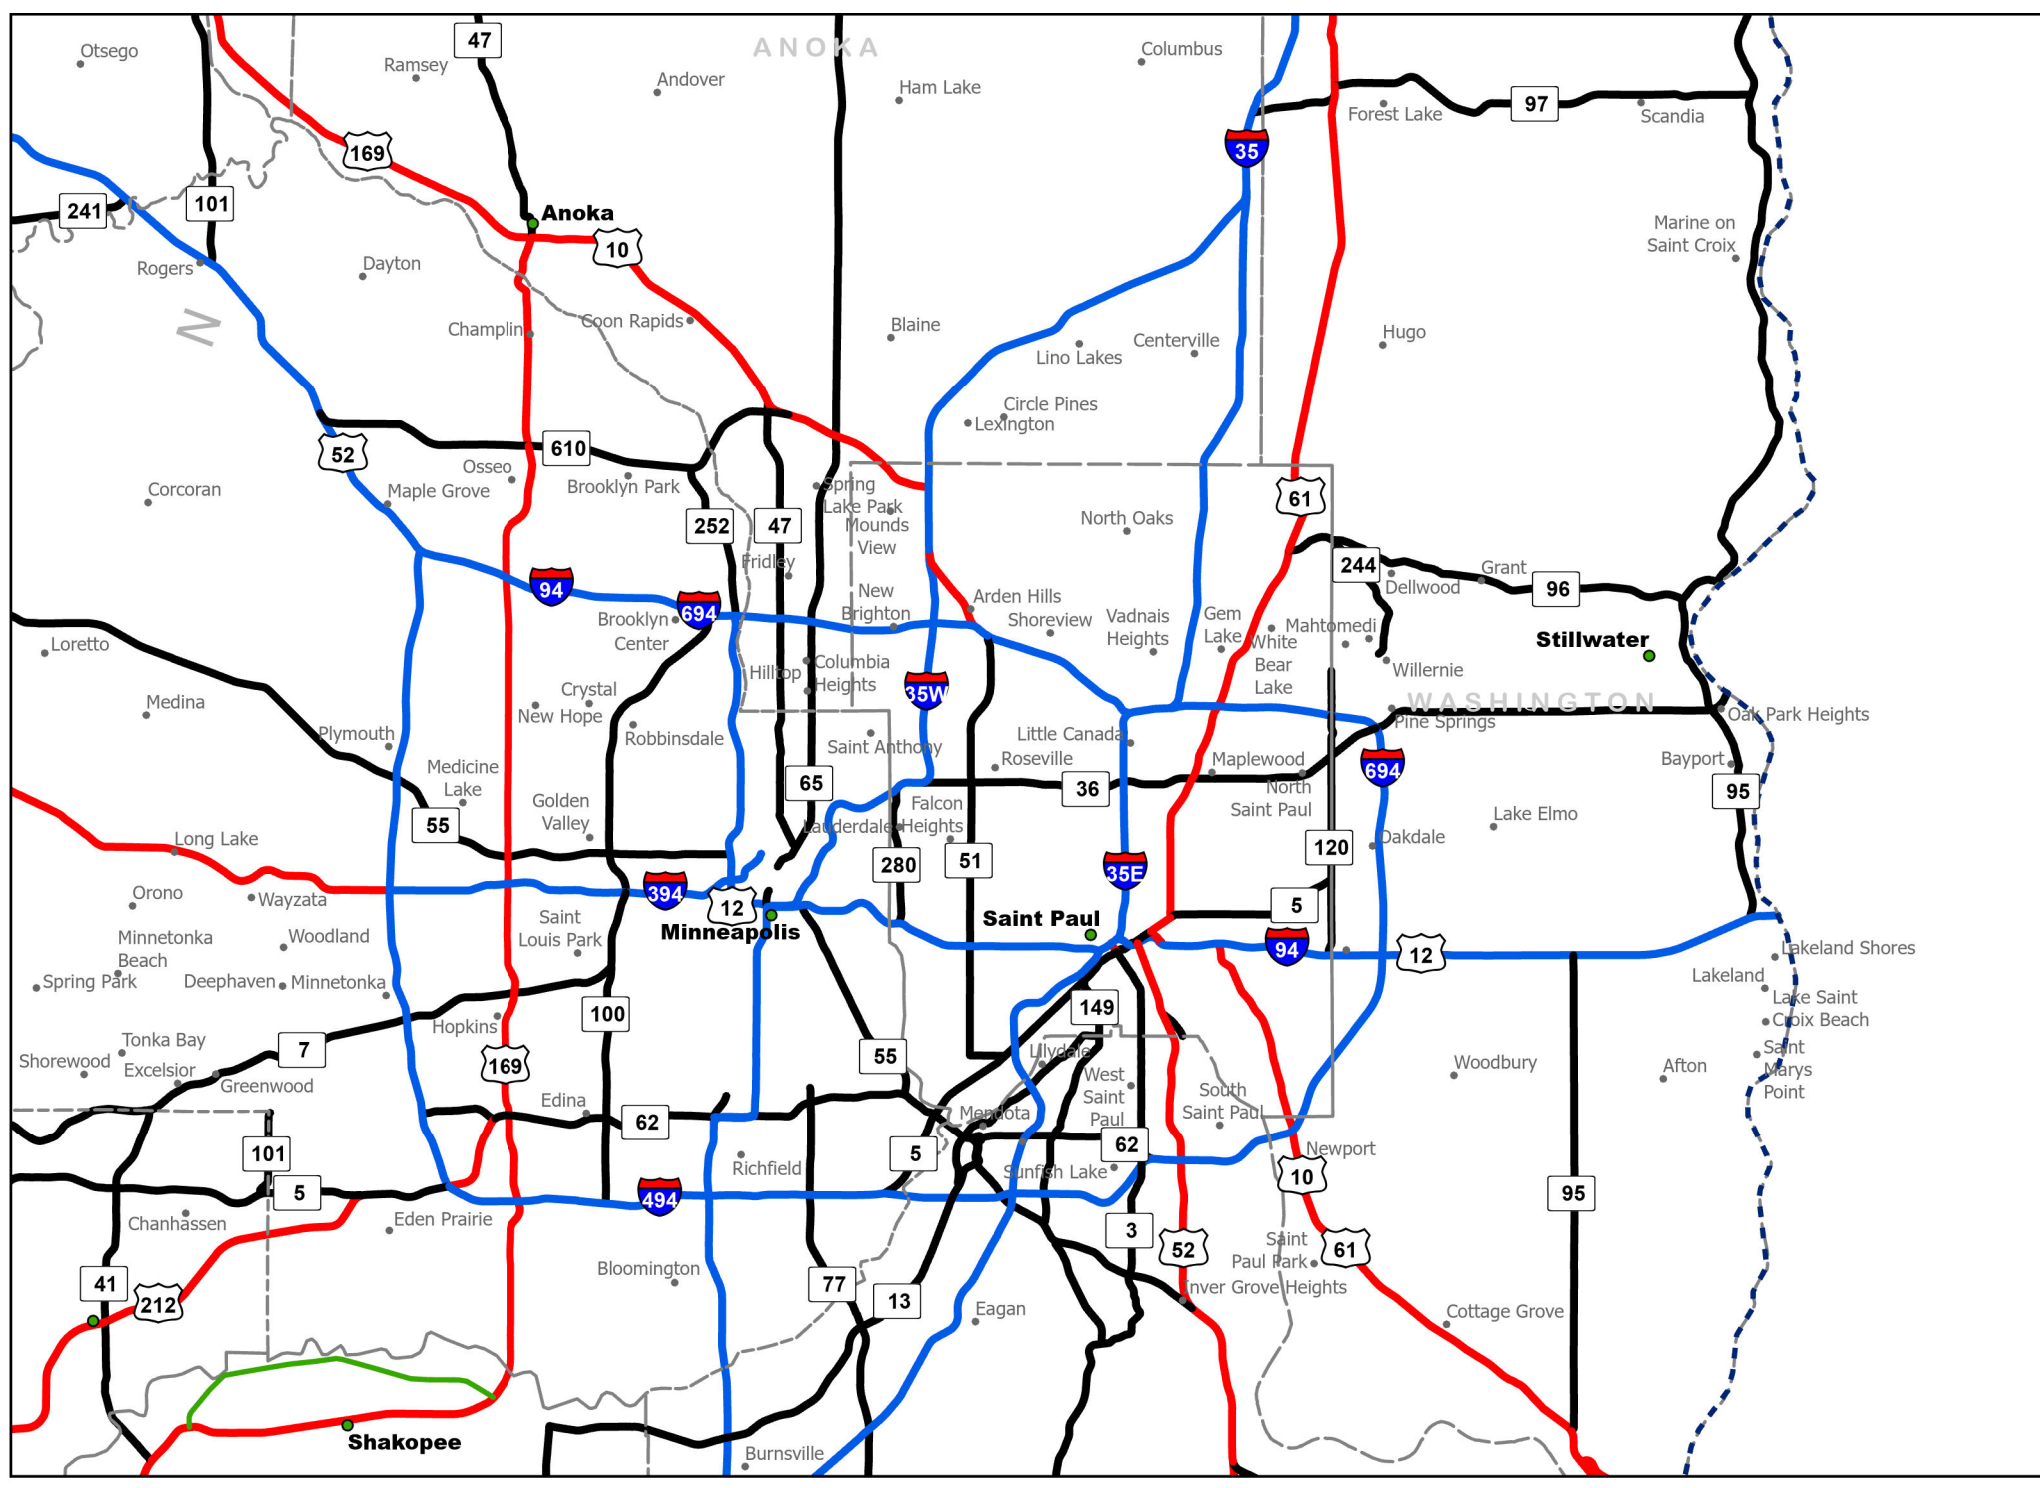

Trunk Highway System 2021

- Municipality
- County Seat
- Water Body
- Interstate Hwy
- US Hwy
- State (MN) Hwy
- BusinessRoutes
- County Line
- StateBndry
- Cities

913.50 miles
3,214.82 miles
7,549.99 miles

*Business Routes in Green Shields
Mileage Summary represents main lane miles
as of 1/22/2021 (Ramps & Connectors Not Calculated).
for interactive map, visit: <http://www.dot.state.mn.us/tda/emma.html>