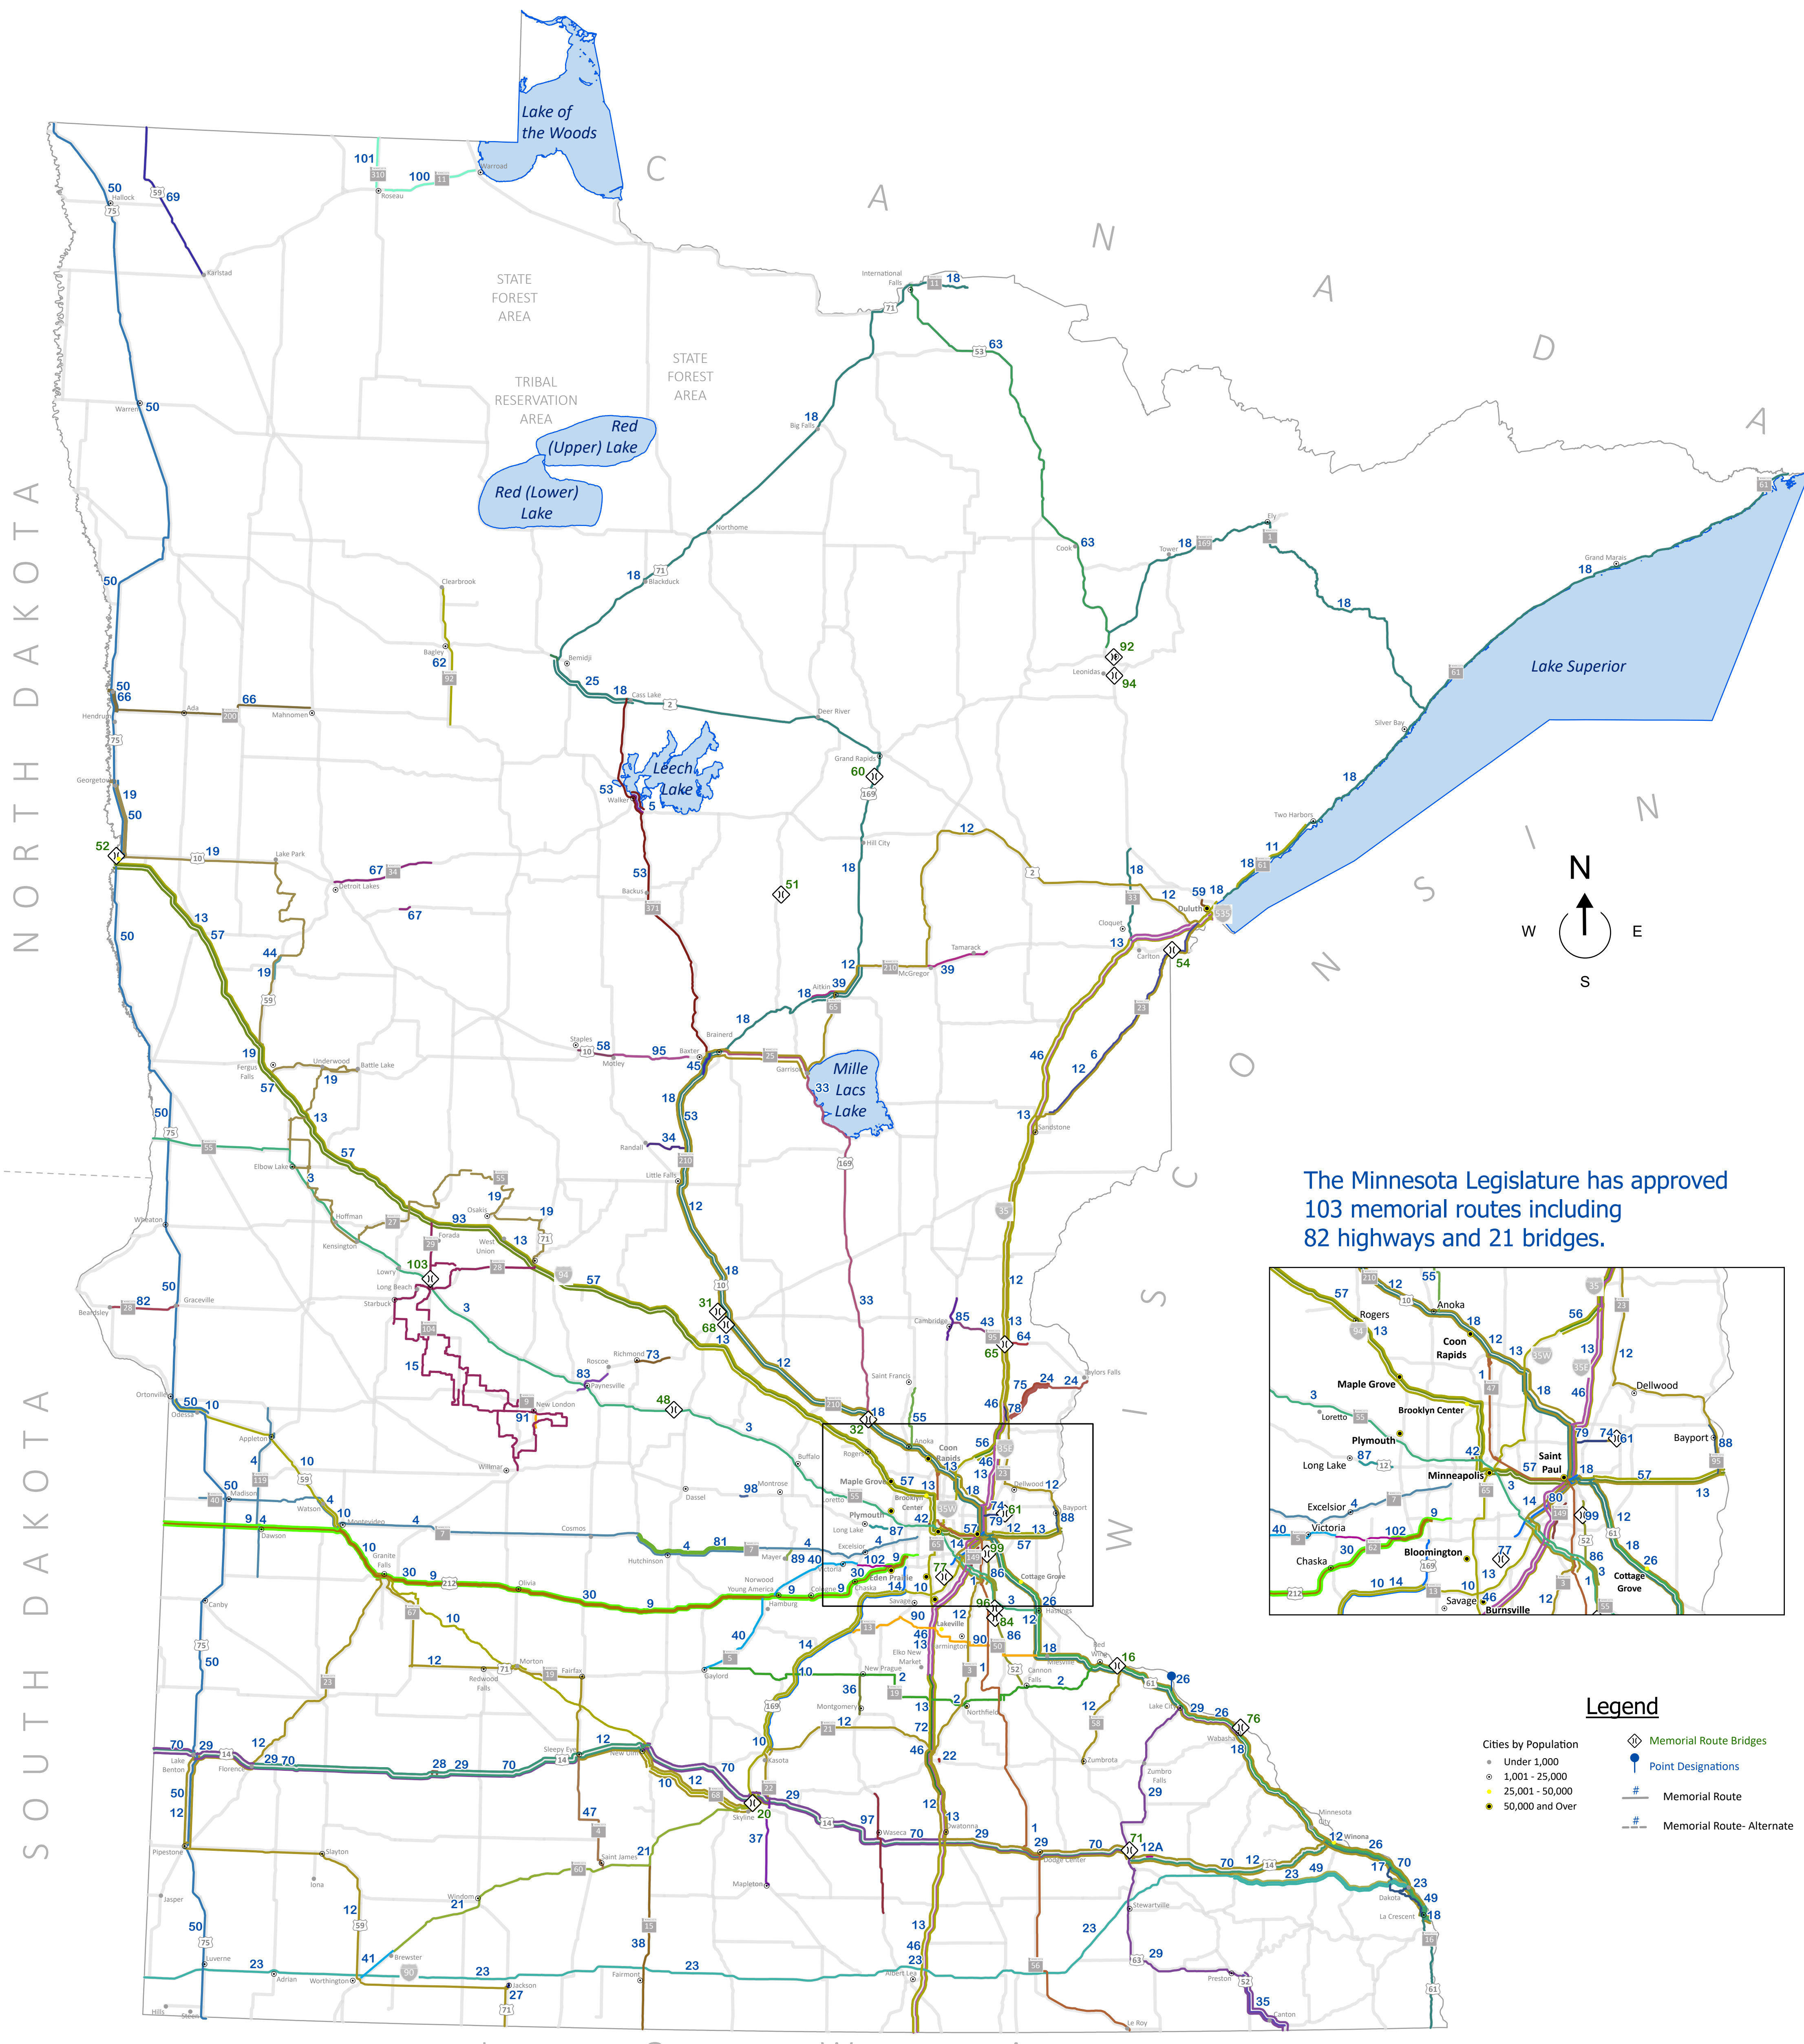

MEMORIAL HIGHWAYS & BRIDGES

Minnesota Statutes 161.14 Names and Designations of Certain Highways

The Minnesota Legislature has approved 103 memorial routes including 82 highways and 21 bridges.