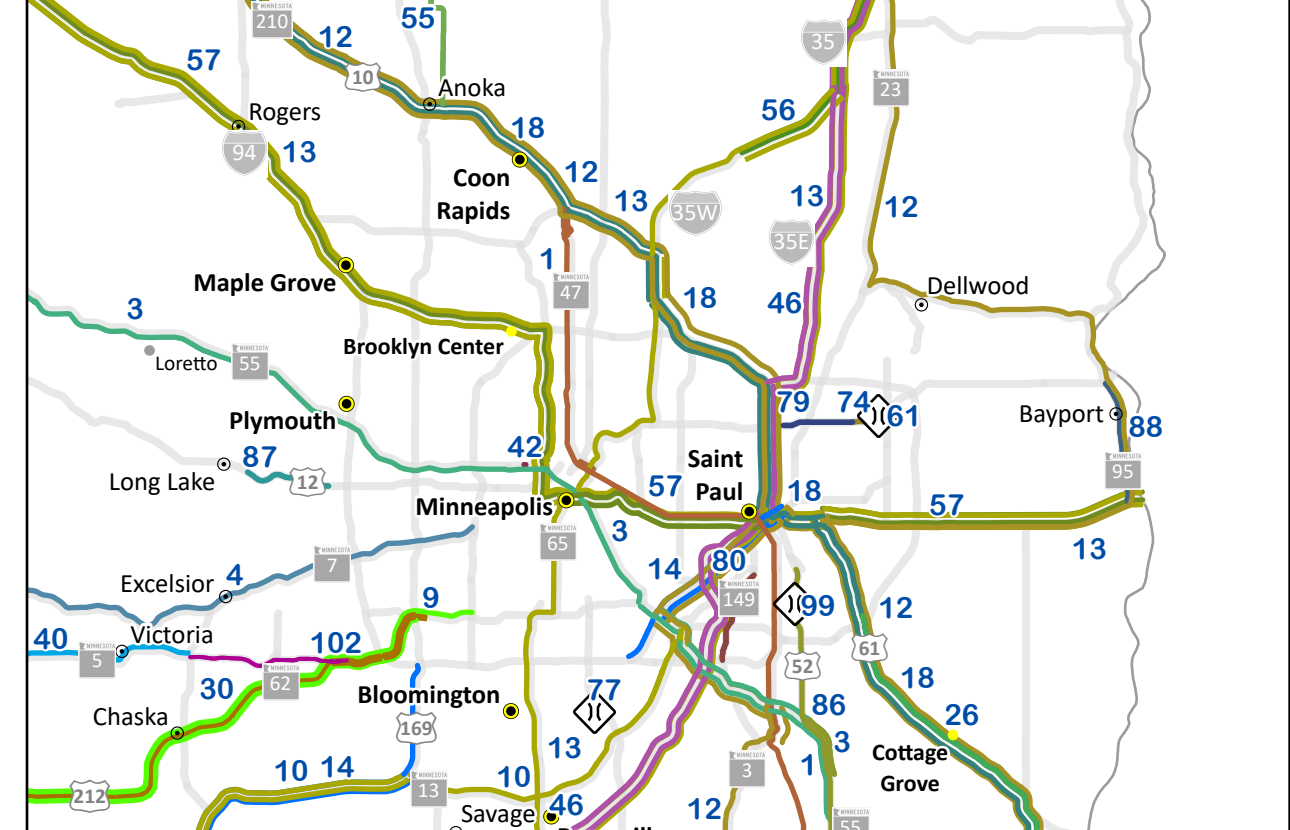

Legend

- Cities by Population
  - Under 1,000
  - 1,001 - 25,000
  - 25,001 - 50,000
  - 50,000 and Over
- Memorial Route Bridges
- Point Designations
- Memorial Route
- - - Memorial Route- Alternate

1. **NO. HIGHWAY DESIGNATION**
1. 1 Capitol Highway
  2. 2 Colvill Memorial Highway
  3. 3 Floyd B. Olson Memorial Highway
  4. 4 Theodore Christianson Drive
  5. 5 P.H. McGarry Memorial Drive
  6. 6 Veterans' Evergreen Memorial Drive
  7. 9 Yellowstone Trail
  8. 10 Sioux Trail
  9. 11 Arthur V. Rohweder Highway
  10. 12 Hiawatha Pioneer Trail
  11. 13 Blue Star Memorial Highway
  12. 14 John A. Johnson Memorial Highway
  13. 15 Glacial Ridge Trail
  14. 16 Eisenhower Memorial Bridge
  15. 17 Hiawatha-Appleblossom Scenic Drive
  16. 18 Voyageur Highway
  17. 19 Viking Trail
  18. 20 Veterans Memorial Bridge
  19. 21 George Mann Memorial Highway
  20. 22 Olof Hanson Drive
  21. 23 American Veterans Memorial Highway
  22. 24 Moberg Trail
  23. 25 Paul Bunyan Expressway
  24. 26 Disabled American Veterans Highway and Rest Area
  25. 27 B.E. Grottum Memorial Highway
  26. 28 Wally Nelson Highway
  27. 29 Laura Ingalls Wilder Historic Highway
  28. 30 Minnesota Veterans Memorial Highway

1. **NO. HIGHWAY DESIGNATION**
1. 31 Bridge of Hope
  2. 32 Betty Adkins Bridge
  3. 33 POW/MIA Memorial Highway
  4. 34 Veterans Memorial Highway
  5. 35 Amish Buggy Byway
  6. 36 Czech Heritage Highway
  7. 37 Victory Drive
  8. 38 Veterans Memorial Highway
  9. 39 Dale Wayrnen Memorial Highway
  10. 40 Augie Mueller Memorial Highway
  11. 41 Don Rickers Memorial Highway
  12. 42 Ruby L. Hughes Boulevard
  13. 43 State Trooper Timothy J. Bowe Memorial Highway
  14. 44 Otter Tail Veterans Memorial Drive
  15. 45 C. Elmer Anderson Memorial Highway
  16. 46 34th Infantry (Red Bull) Division Highway
  17. 47 Richard J. Mathiowetz Memorial Highway
  18. 48 Old St. Anne's Pass
  19. 49 State Trooper Theodore "Ted" Foss Memorial Highway
  20. 50 King of Trails
  21. 51 Bradley Waage "Brainerd Brad" Memorial Bridge
  22. 52 Veterans Memorial Bridge
  23. 53 Purple Heart Memorial Highway
  24. 54 Biauswah Bridge
  25. 55 POW/MIA Memorial Highway
  26. 56 Shawn Silvera Memorial Highway
  27. 57 Purple Heart Trail
  28. 58 Dallas Sams Memorial Highway
  29. 59 Walter F. Mondale Drive
  30. 60 Jim Oberstar Causeway