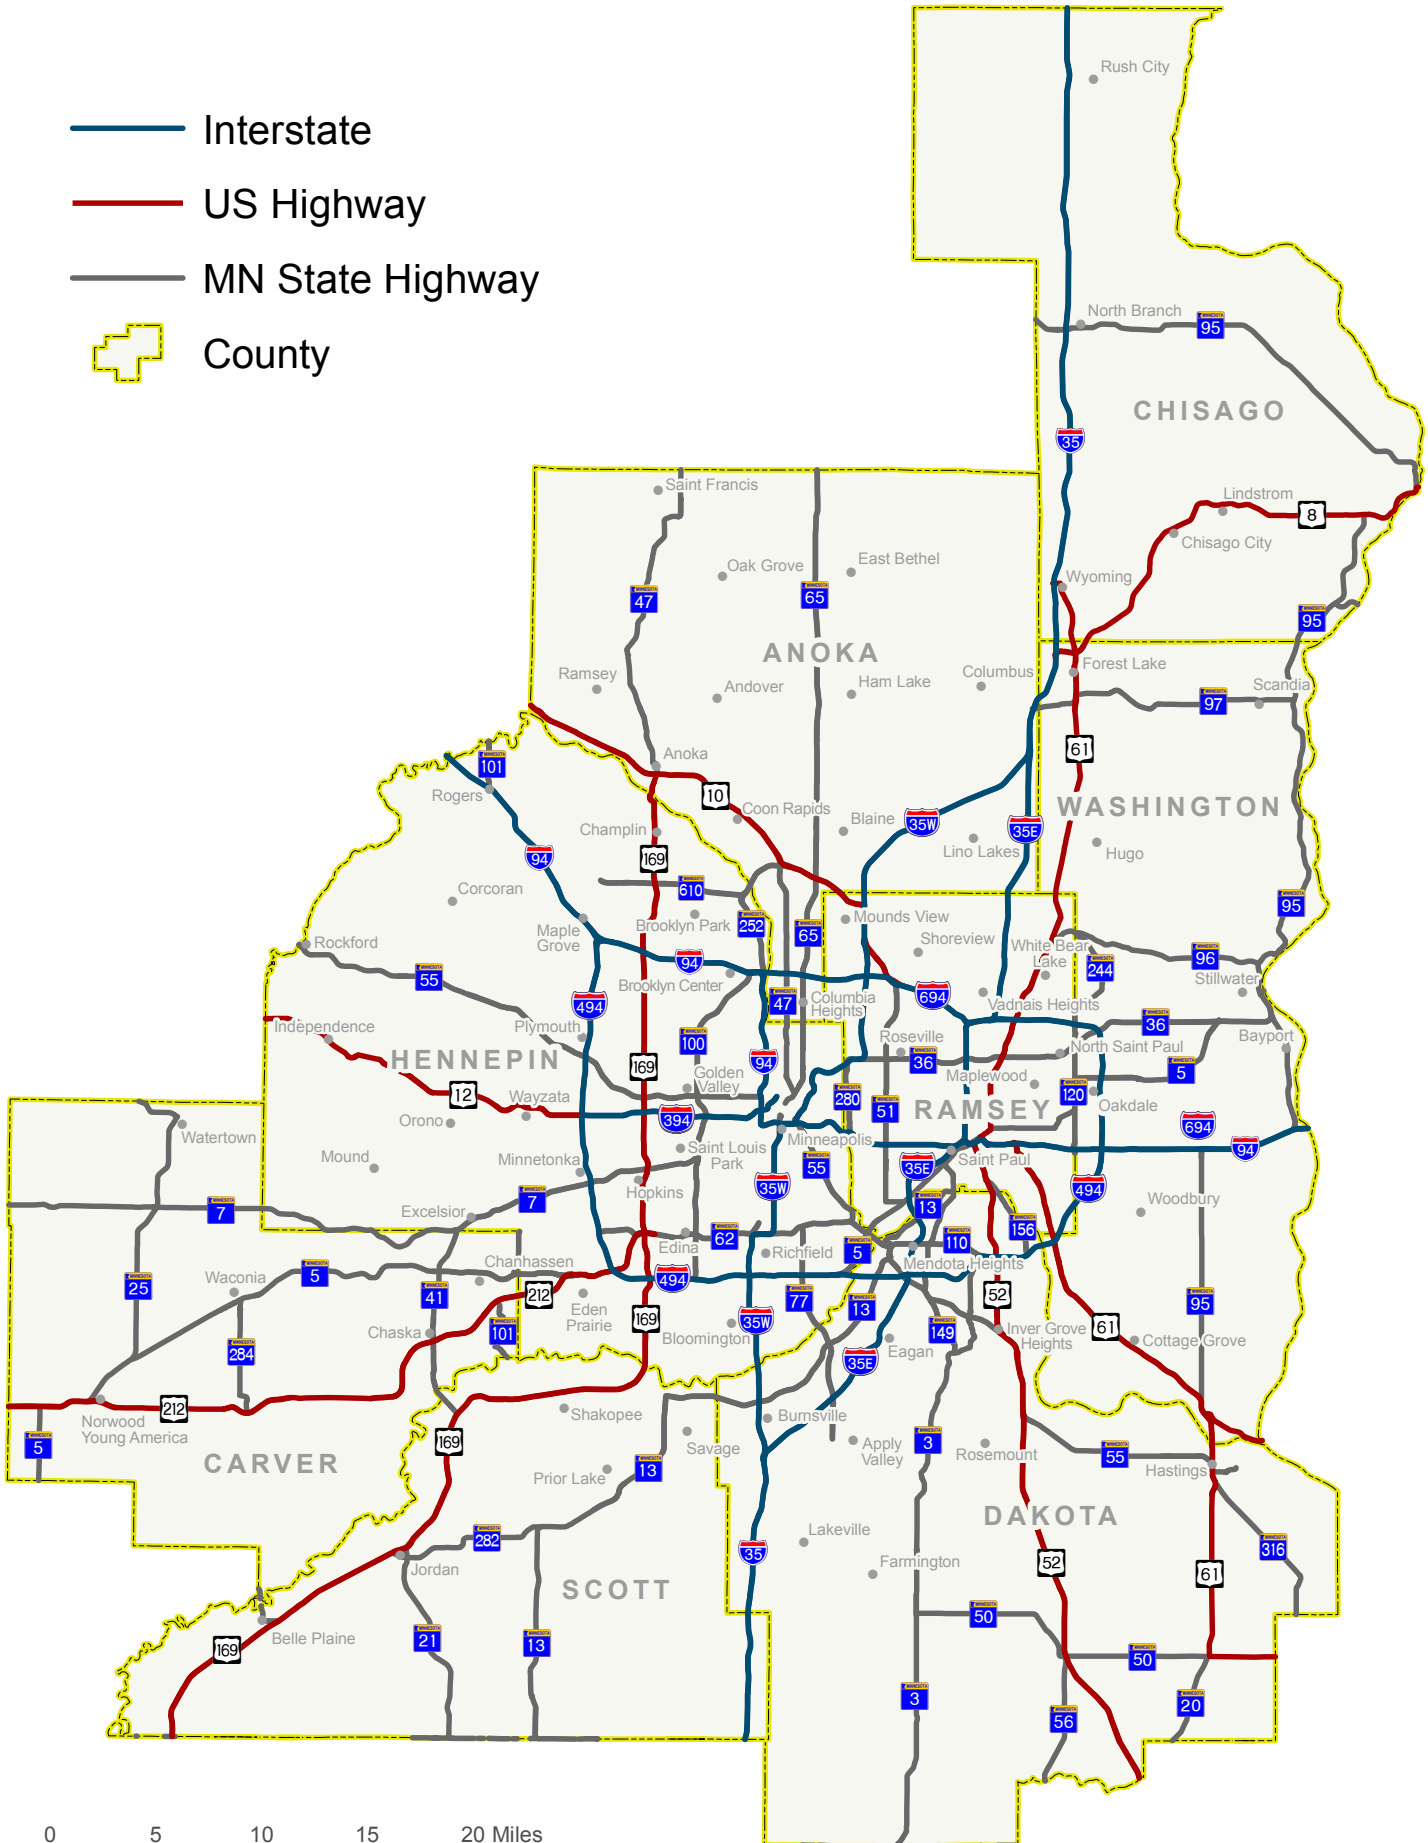

Twin Cities Metro Area Highway Map

- Interstate
- US Highway
- MN State Highway
- County

0 5 10 15 20 Miles