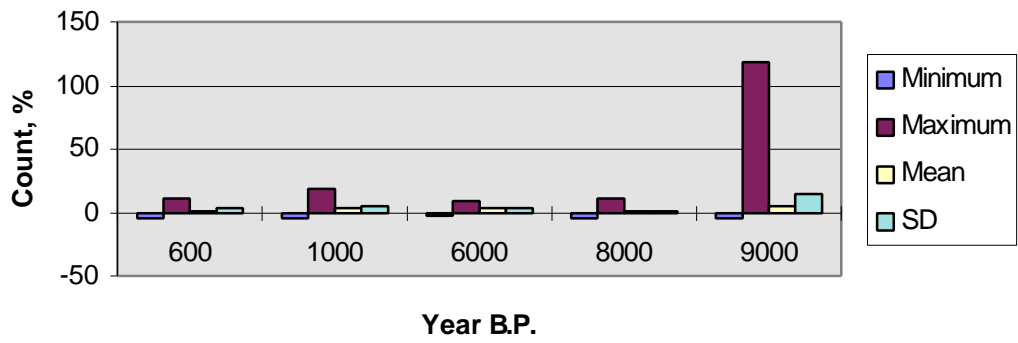

Sedge

Average pollen count difference, 0-9000