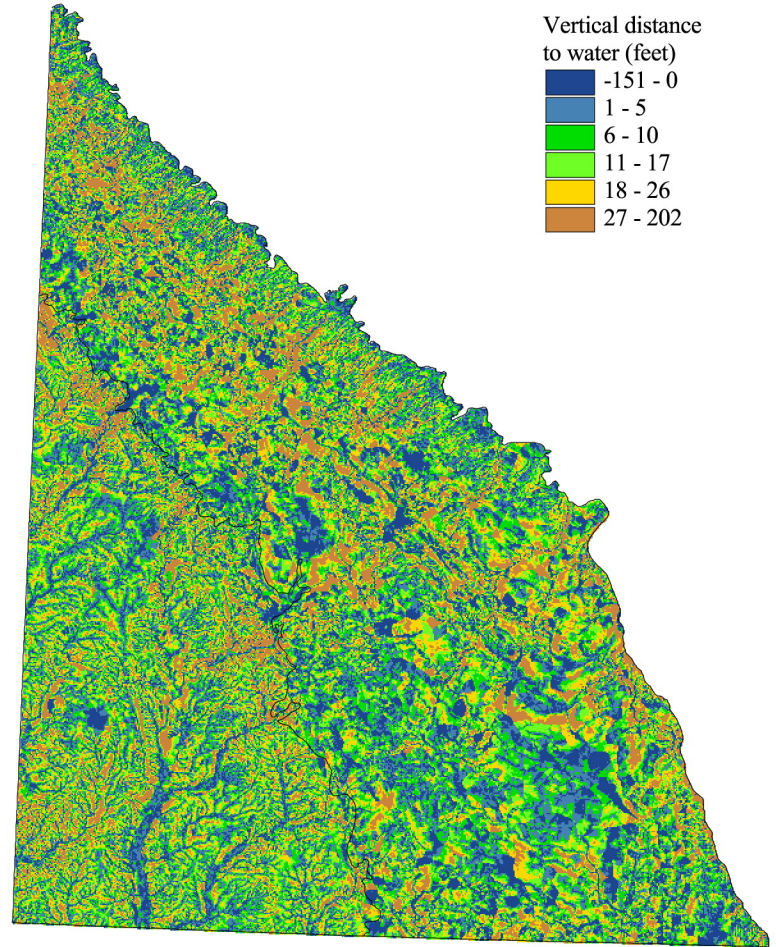

a

Height above surroundings

b

Vertical distance to water

**Model Variables 1**  
Coteau Moraines / Inner Coteau

Minnesota Archaeological Predictive Model