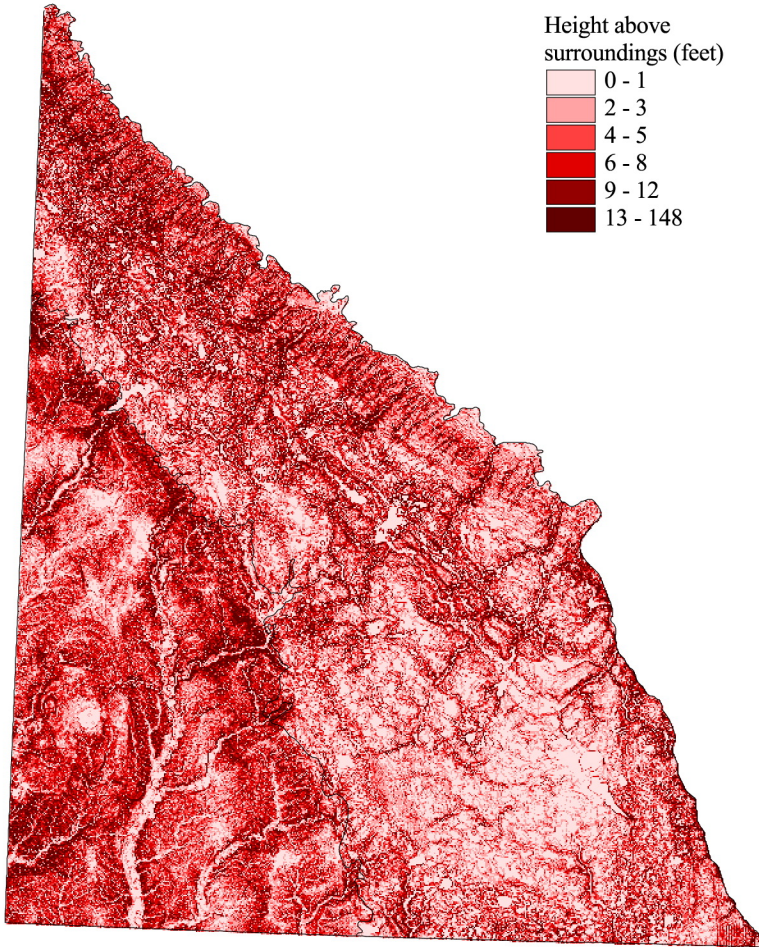

a

Height above surroundings

b

Vertical distance to water

**Model Variables 1**  
Coteau Moraines / Inner Coteau

Minnesota Archaeological Predictive Model