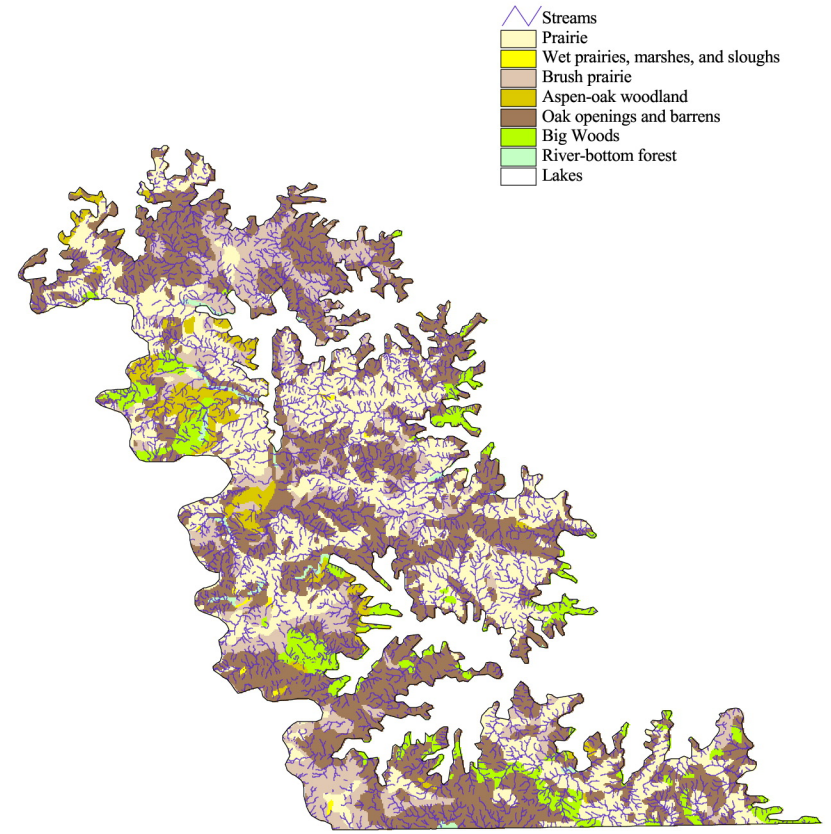

a

Elevation, Watersheds, and Surface Hydrology

b

Historic Vegetation

# Physical Features and Vegetation

Rochester Plateau

Minnesota Archaeological Predictive Model