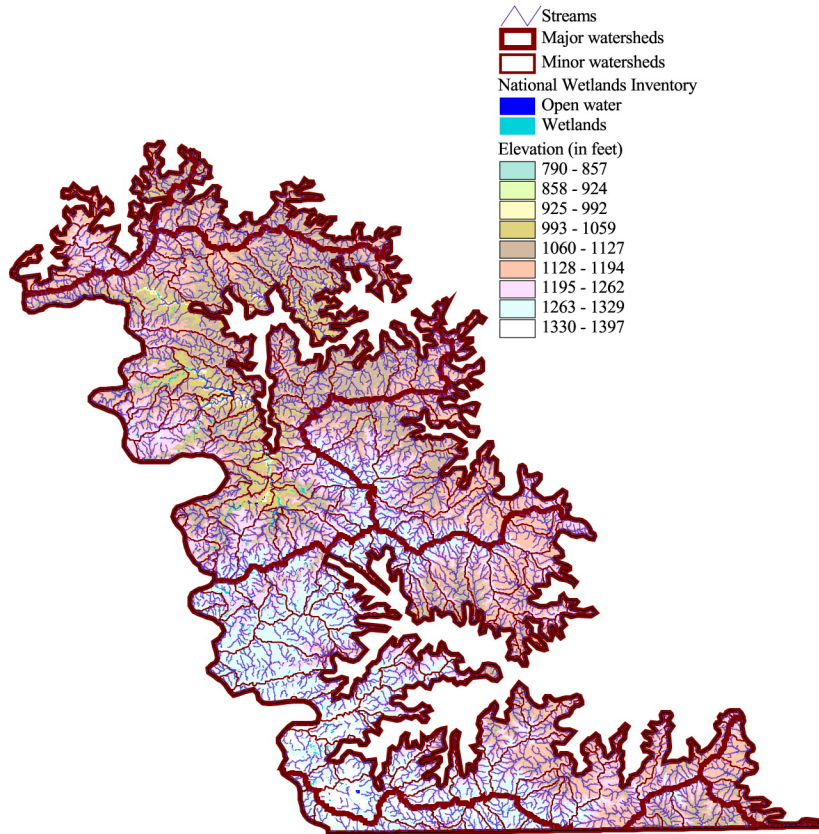

a

Elevation, Watersheds, and Surface Hydrology

b

Historic Vegetation

# Physical Features and Vegetation

Rochester Plateau

Minnesota Archaeological Predictive Model