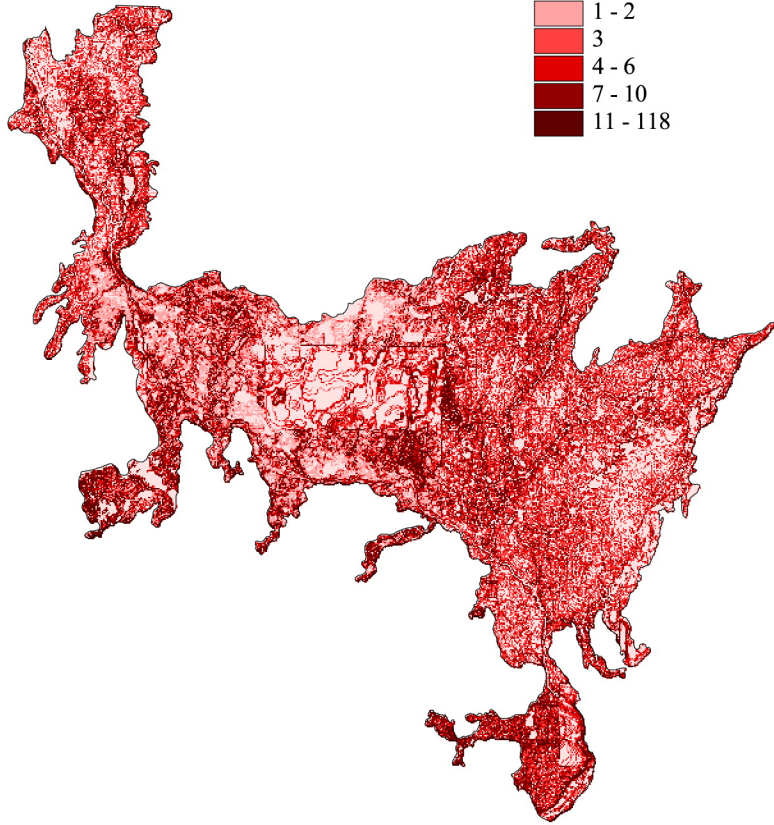

a

Height above surroundings (feet)

Height above surroundings

b

Bearing trees identified as white birch or birch

Distance to nearest birch bearing tree (meters)

Distribution of Paper Birch

Model Variables 1
Anoka Sand Plain