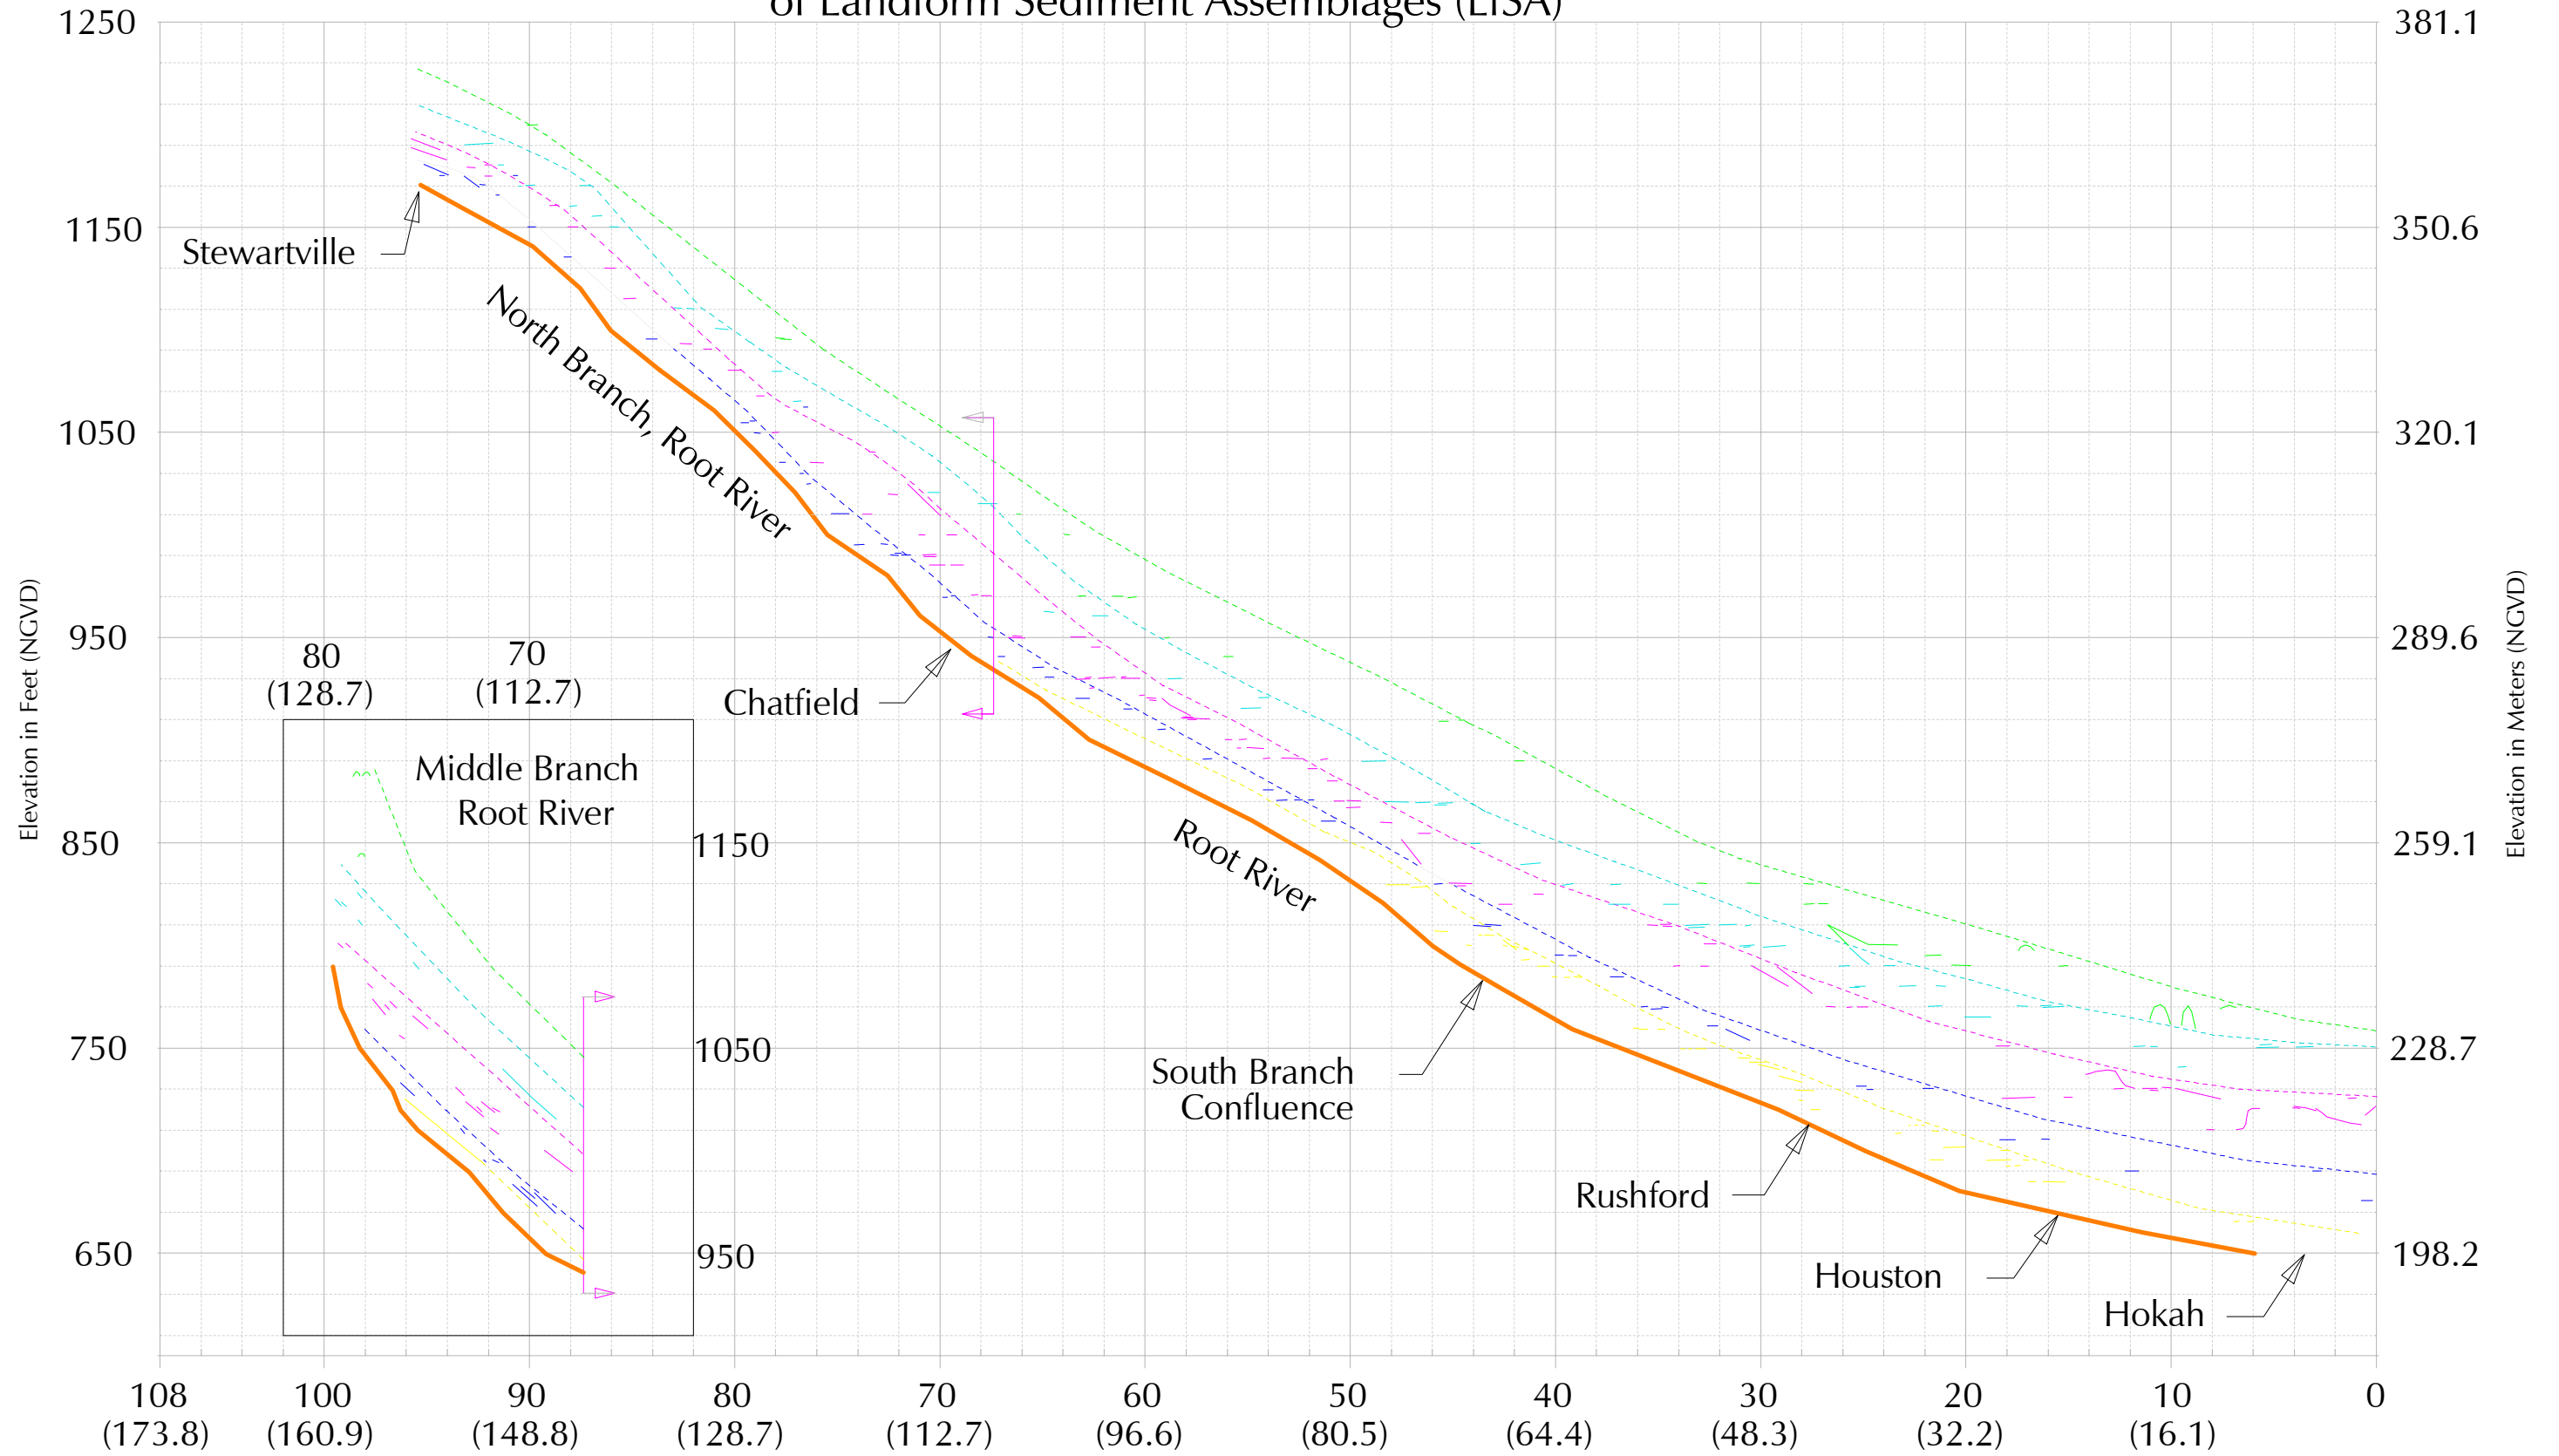

Root River Long Section of Landform Sediment Assemblages (LfSA)

Legend

- - - Approximate LfSA Boundary & Location
- - - VT5
- - - VT4
- - - VT3

- - - VT2
- - - VT1
- Stream Bed